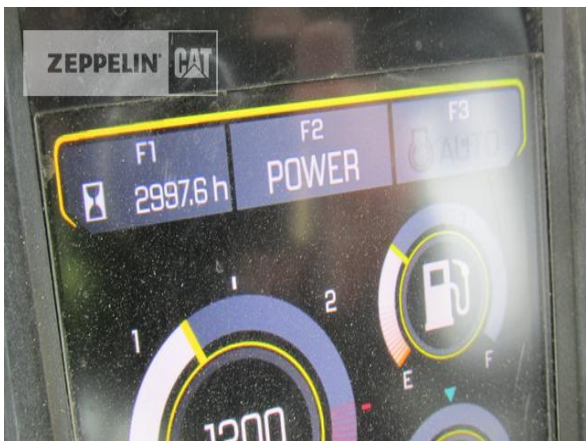

Wacker EZ80
Serial No.: PAL00594