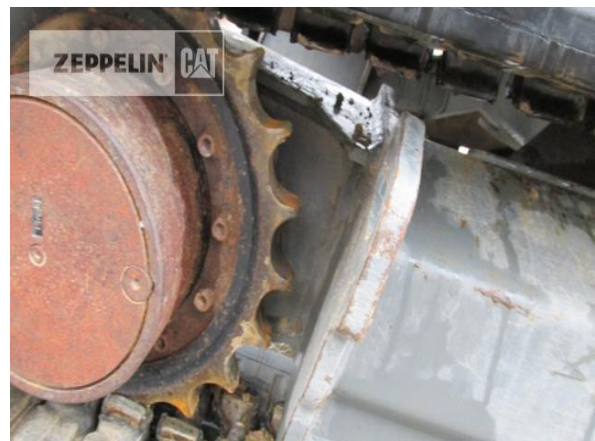

Wacker EZ80

Serial No.: PAL00594