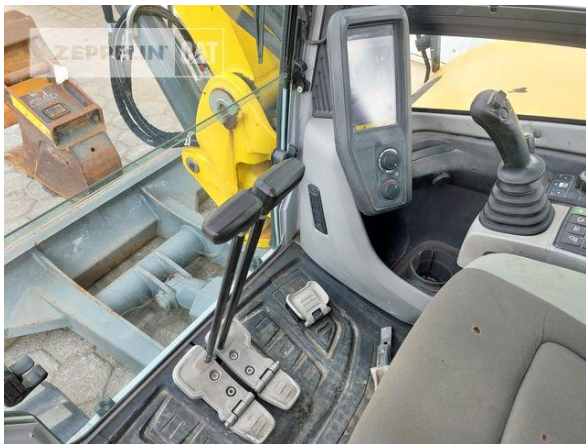

Wacker EZ80
Serial No.: PAL00586