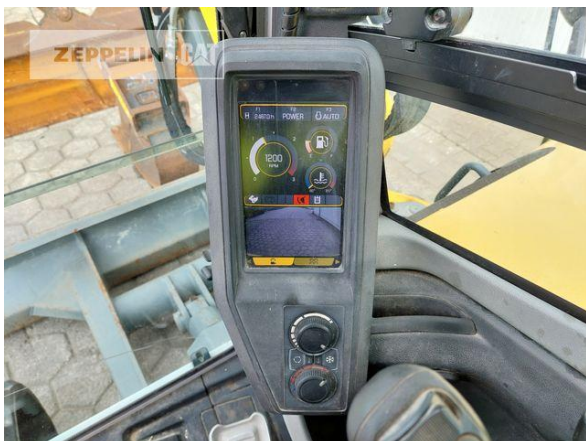

Wacker EZ80
Serial No.: PAL00586