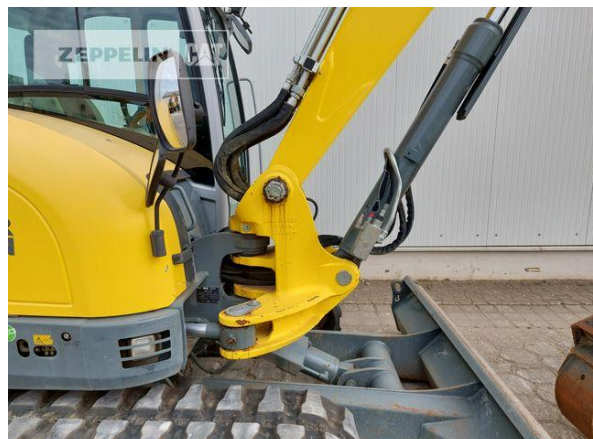

Wacker EZ80
Serial No.: PAL00586