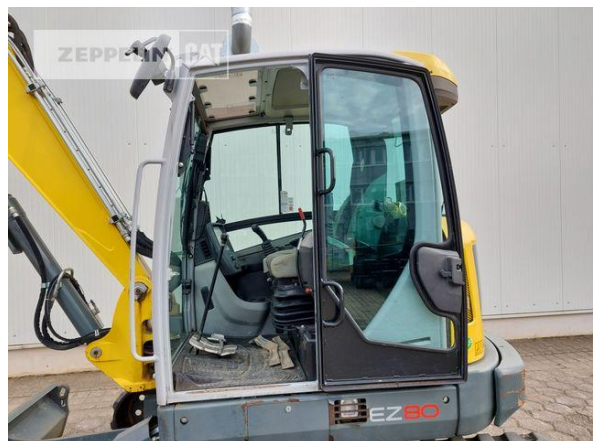

Wacker EZ80

Serial No.: PAL00586