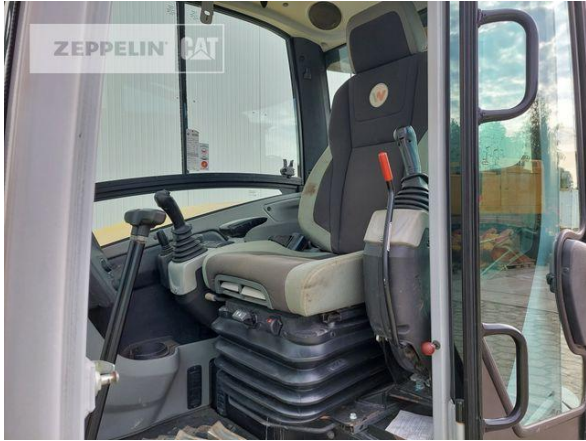

Wacker EZ80
Serial No.: PAL00586