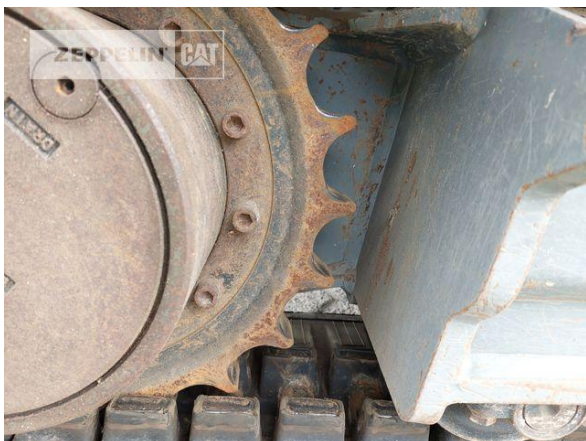

Wacker EZ80

Serial No.: PAL00586