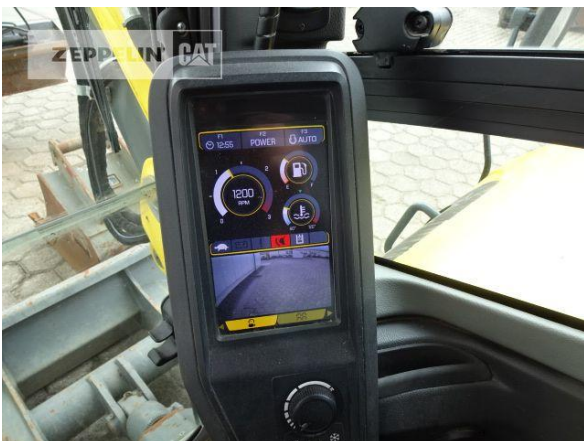

Wacker EZ80
Serial No.: PAL00543