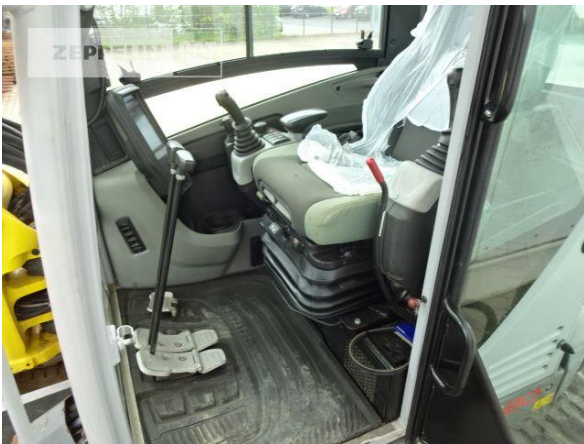

Wacker EZ80
Serial No.: PAL00543