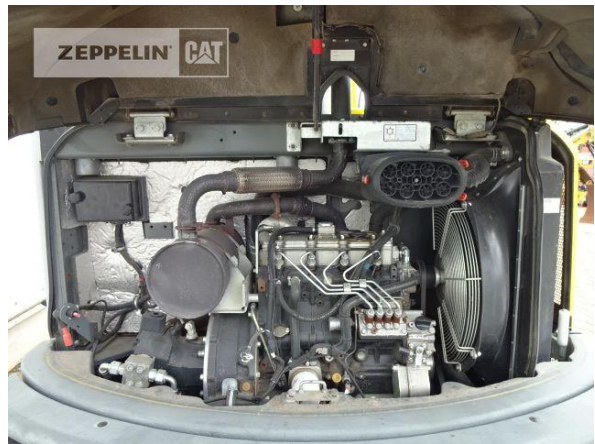

Wacker EZ80
Serial No.: PAL00543