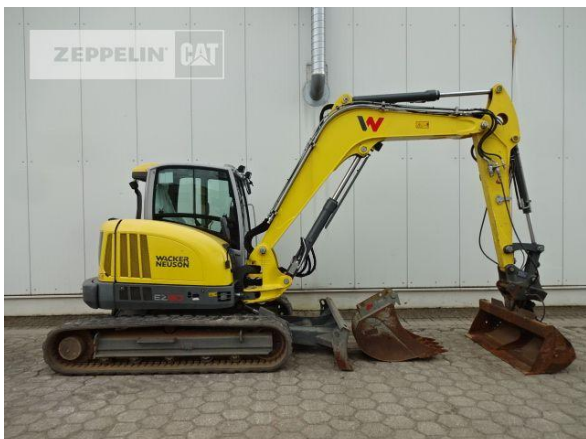

Wacker EZ80
Serial No.: PAL00543