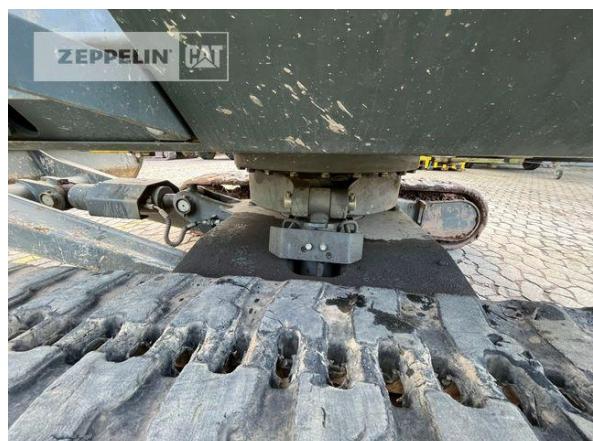

Wacker EZ36
Serial No.: PAL00572