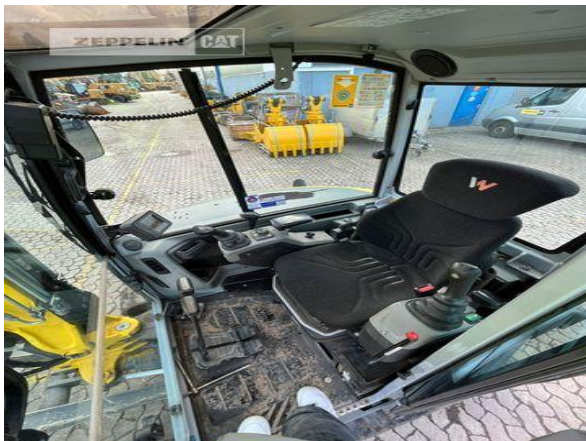

Wacker EZ36
Serial No.: PAL00572