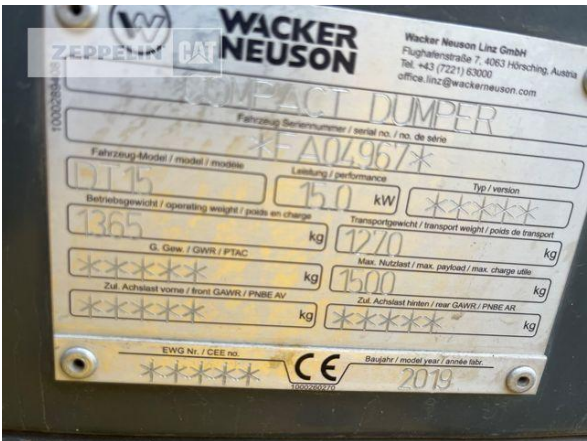

Wacker DT15
Serial No.: FA04967