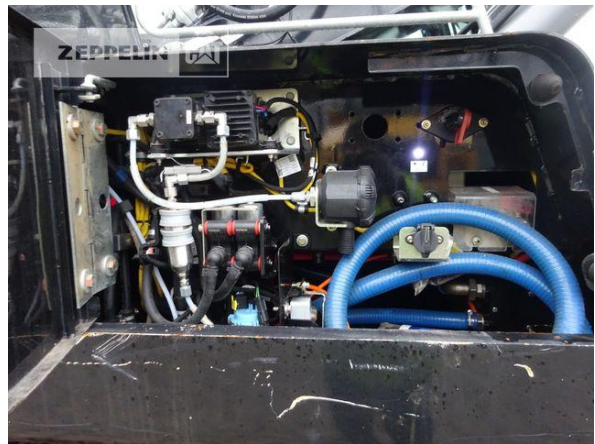

Liebherr R936
Serial No.: 44581