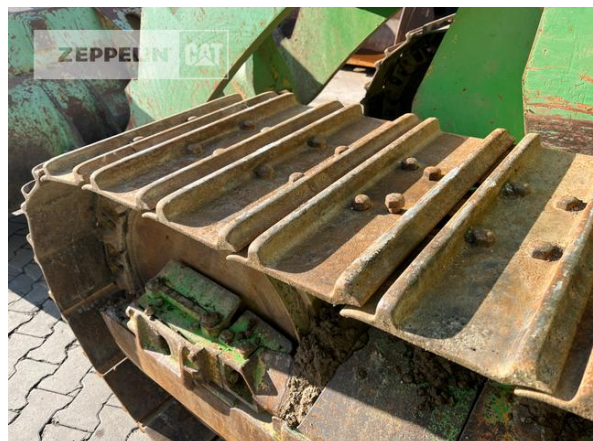

Liebherr LR621B
Serial No.: 278/1236