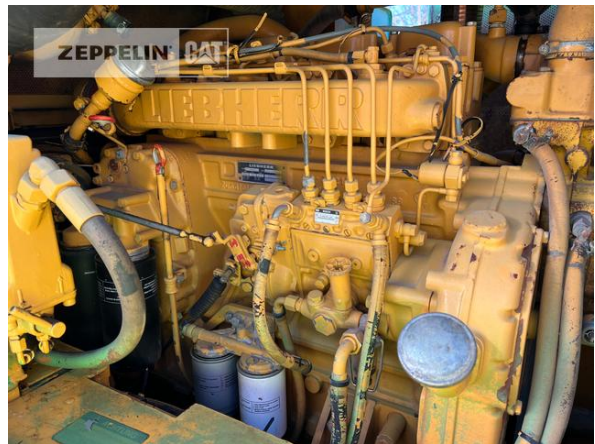

Liebherr LR621B
Serial No.: 278/1236