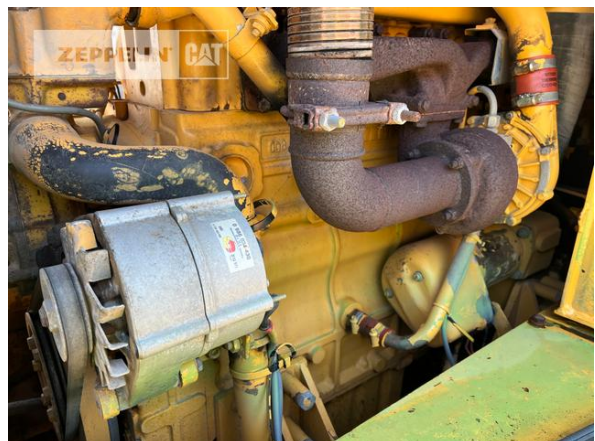

Liebherr LR621B
Serial No.: 278/1236