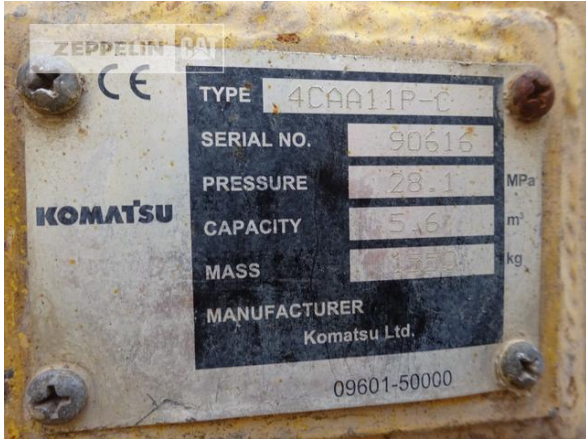

Komatsu D65EX-18
Serial No.: KMT0D127CGA090616