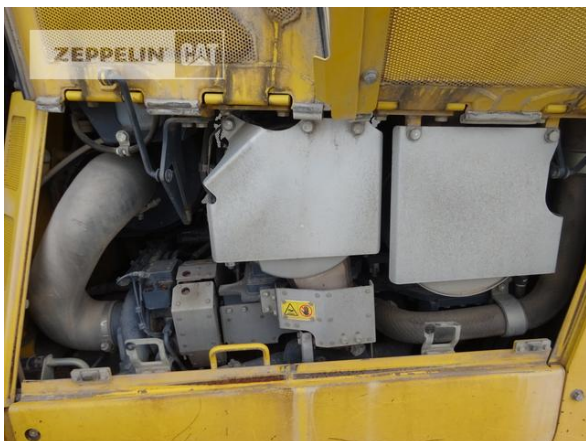

Komatsu D65EX-18
Serial No.: KMT0D127CGA090616