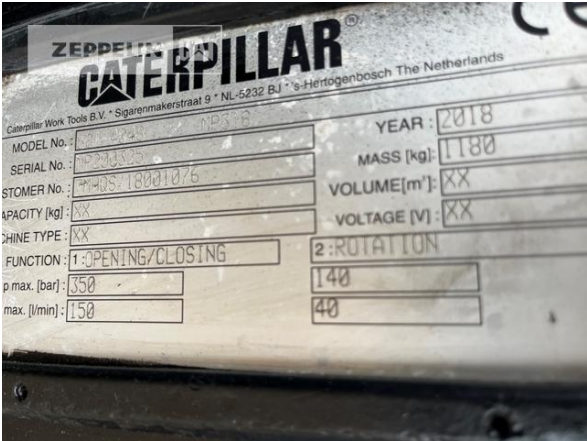

Cat MP318
Serial No.: MP200325