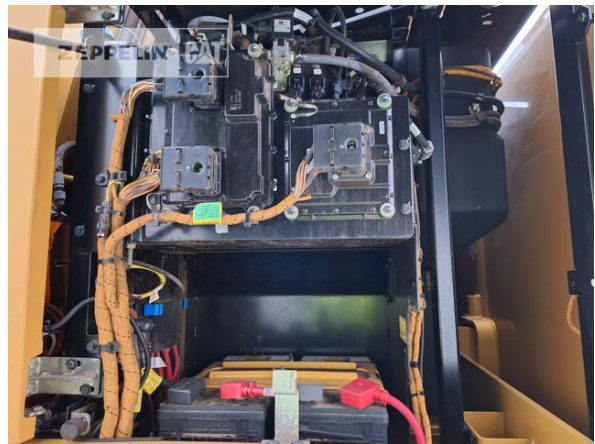

Cat MH3026-06C
Serial No.: FB900631