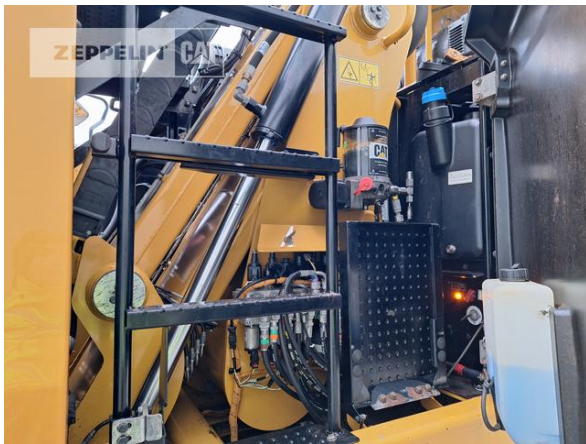

Cat MH3026-06C
Serial No.: FB900631