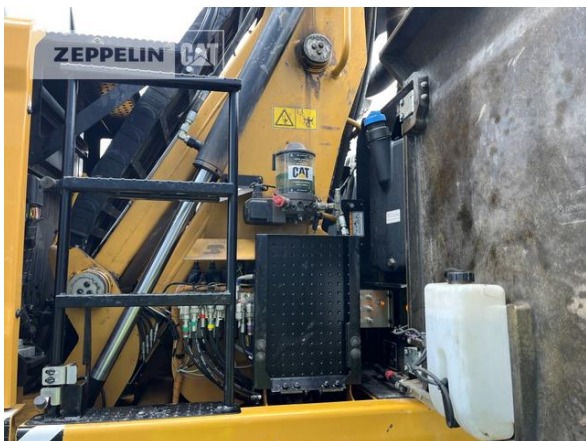

Cat MH3026-06C
Serial No.: FB900602