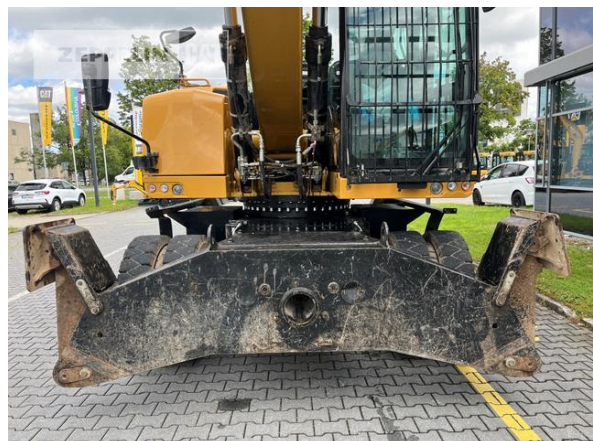

Cat MH3026-06C
Serial No.: FB900602