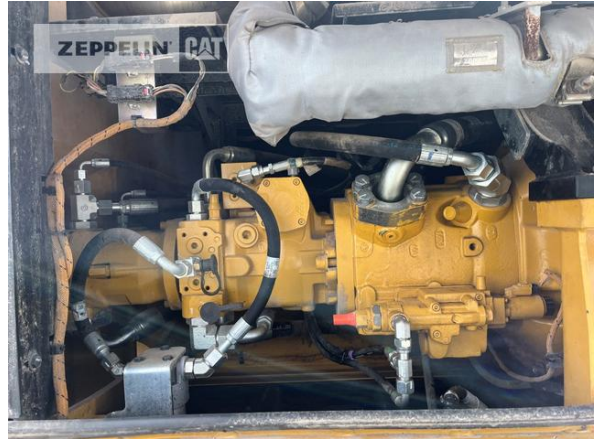

Cat MH3026-06C
Serial No.: FB900602