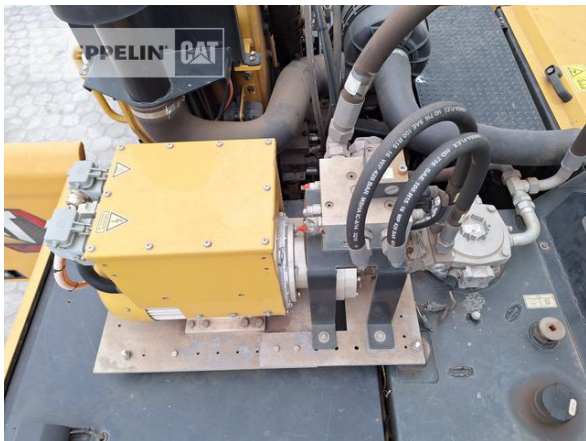

Cat MH3026-06C
Serial No.: FB900575