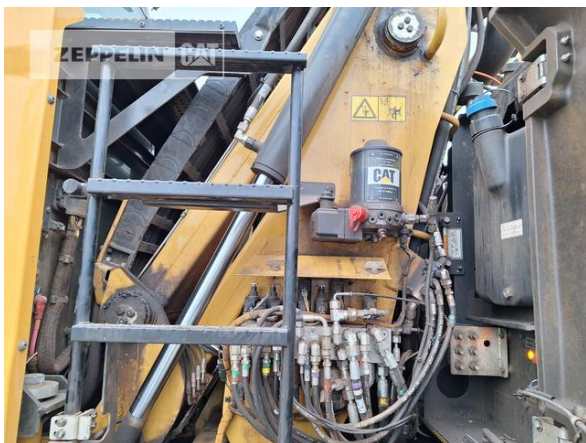

Cat MH3026-06C
 Serial No.: FB900575

Zeppelin Baumaschinen
Zeppelin Baumaschinen GmbH
Gebrauchtmaschinenzentrum Alsfeld
 Zeppelinstraße, Zugang Karl-Bröger-Straße 8
 36304 Alsfeld
 Germany
<https://www.zeppelin-cat.de/en/>

Ciro Micino
 Phone: +49 6631960118
 Mobile: +49 1712365249
ciro.micino@zeppelin.com

Manufacturer	Cat
Category	Material Handlers
Year	2021
Hours	6.747

kind of cabin	cabin ROPS
boom	industrial
kind of stick	industrial
stick lenght	5.900 mm
grapple line	yes
outriggers / blade	4 outriggers
kind of tires	double tires
tires condition front left	50 %
tires condition front right	50 %
tires condition rear left	50 %
tires condition rear right	50 %
tires filling	solid rubber
tires size	10.00-20
rook guard roof	yes
auto lubrication	yes
rear view camera	yes
size class	0,6 cbm
Operating Weight	25,5 t
Engine Power	128 kW (175 HP)
air conditioning	yes
equipment	Generator

Net price **185.000,00 EUR (excl. VAT)**
Terms of delivery **FCA Zeppelin branch Alsfeld**

Cat MH3026-06C
Serial No.: FB900575

Cat MH3026-06C
Serial No.: FB900575

Cat MH3026-06C
Serial No.: FB900575

Cat MH3026-06C
Serial No.: FB900575