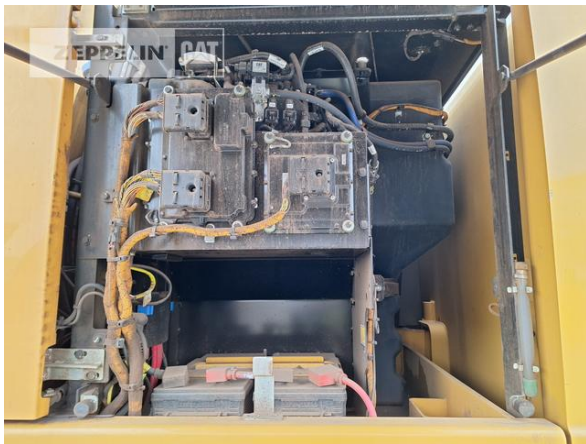

Cat MH3026-06C
 Serial No.: FB900575

Zeppelin Baumaschinen
Zeppelin Baumaschinen GmbH
Gebrauchtmaschinenzentrum Alsfeld
 Zeppelinstraße, Zugang Karl-Bröger-Straße 8
 36304 Alsfeld
 Germany
<https://www.zeppelin-cat.de/en/>

Ciro Micino
 Phone: +49 6631960118
 Mobile: +49 1712365249
ciro.micino@zeppelin.com

Manufacturer	Cat
Category	Material Handlers
Year	2021
Hours	6.747

kind of cabin	cabin ROPS
boom	industrial
kind of stick	industrial
stick lenght	5.900 mm
grapple line	yes
outriggers / blade	4 outriggers
kind of tires	double tires
tires condition front left	50 %
tires condition front right	50 %
tires condition rear left	50 %
tires condition rear right	50 %
tires filling	solid rubber
tires size	10.00-20
rook guard roof	yes
auto lubrication	yes
rear view camera	yes
size class	0,6 cbm
Operating Weight	25,5 t
Engine Power	128 kW (175 HP)
air conditioning	yes
equipment	Generator

Net price **185.000,00 EUR (excl. VAT)**
Terms of delivery **FCA Zeppelin branch Alsfeld**

Cat MH3026-06C
Serial No.: FB900575

Cat MH3026-06C
Serial No.: FB900575

Cat MH3026-06C
Serial No.: FB900575

Cat MH3026-06C
Serial No.: FB900575