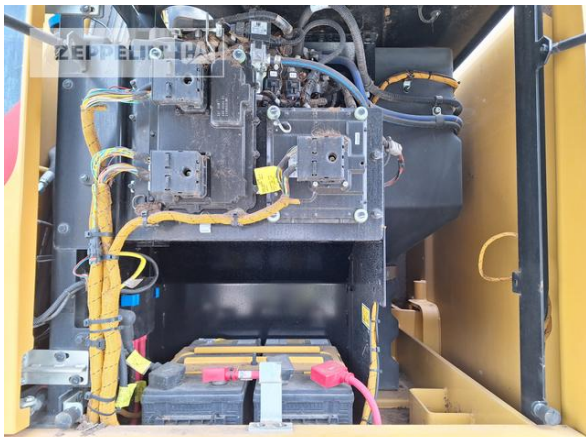

Ciro Micino
Phone: +49 6631960118
Mobile: +49 1712365249
ciro.micino@zeppelin.com

Manufacturer	Cat
Category	Material Handlers
Year	2020
Hours	7.050

kind of cabin	cabin ROPS
boom	industrial
kind of stick	standard
stick lenght	4.800 mm
grapple line	yes
hydraulic lines	lines for hammer/shear
outriggers / blade	4 outriggers
kind of tires	double tires
tires condition front left	50 %
tires condition front right	50 %
tires condition rear left	60 %
tires condition rear right	60 %
manufacturer tires	special bucket
tires filling	solid rubber
tires size	10.00-20
rook guard roof	yes
auto lubrication	yes
rear view camera	yes
size class	0,6 cbm
Operating Weight	25,5 t
Engine Power	128 kW (175 HP)

Net price **169.000,00 EUR (excl. VAT)**
Terms of delivery **FCA Zeppelin branch Alsfeld**

Cat MH3026-06C
Serial No.: FB900506

Cat MH3026-06C
Serial No.: FB900506

Cat MH3026-06C
Serial No.: FB900506

Cat MH3026-06C
Serial No.: FB900506