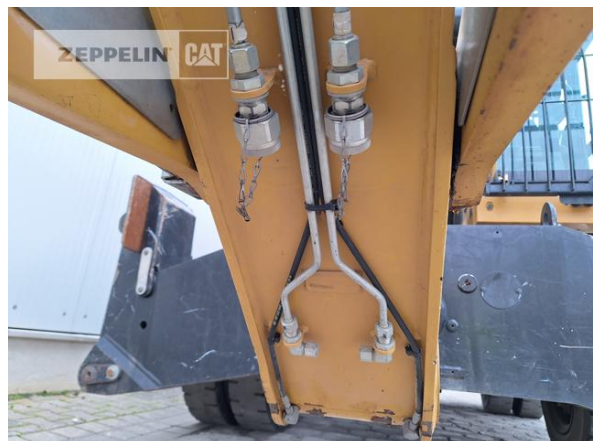

Cat MH3026-06C
Serial No.: FB900506