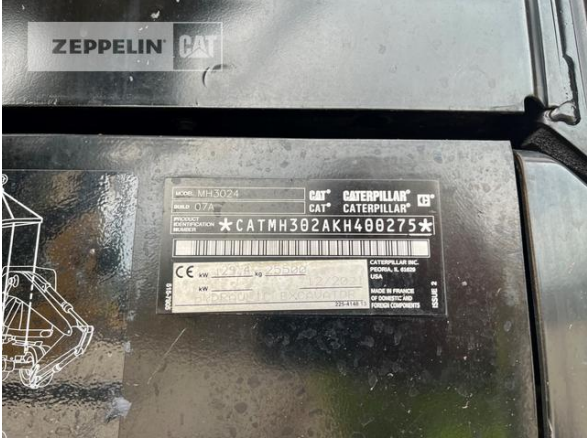

Cat MH3024-07A
Serial No.: KH400275