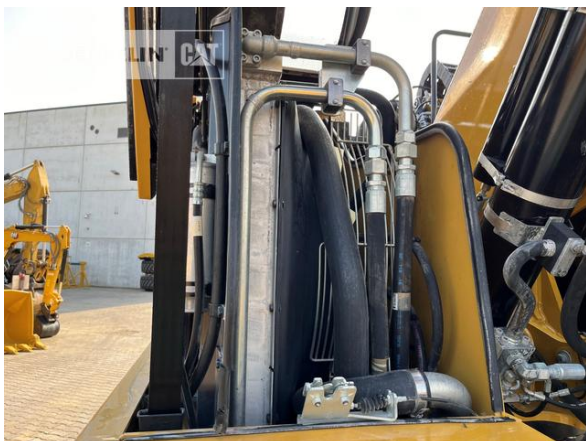

Cat MH3024-06C
Serial No.: FB700868