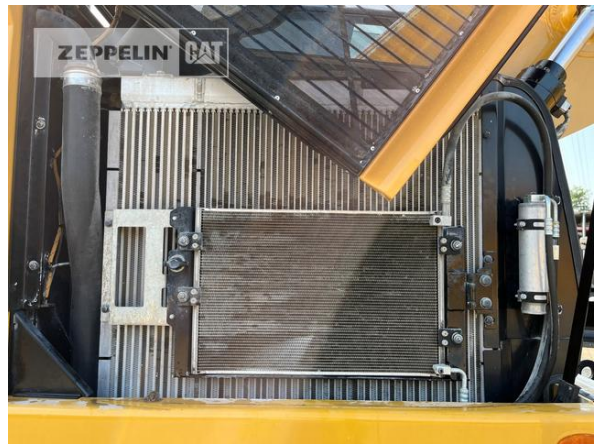

Cat MH3024-06C
Serial No.: FB700868