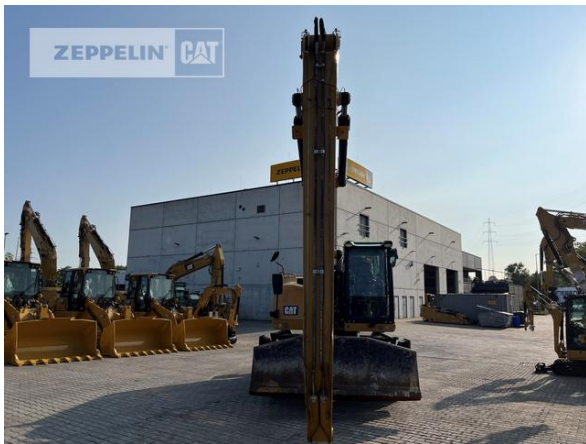

Cat MH3024-06C
Serial No.: FB700868