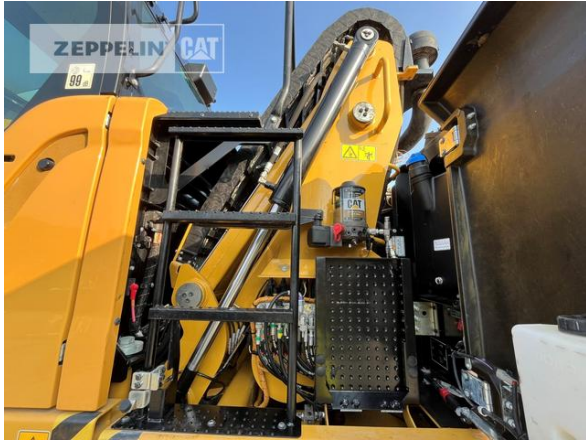

Cat MH3024-06C
Serial No.: FB700868