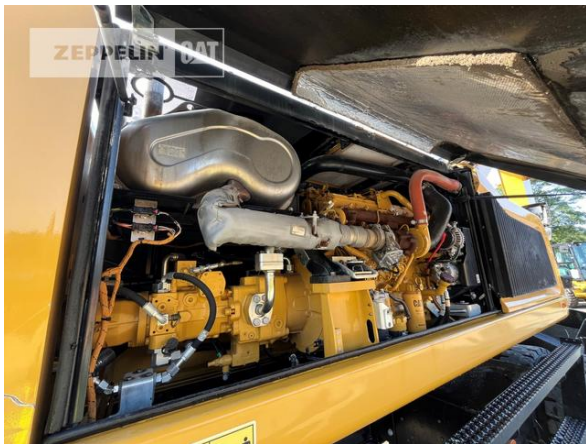

Cat MH3024-06C
Serial No.: FB700868