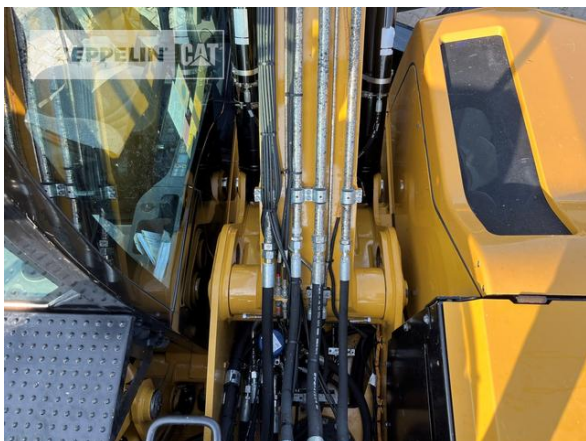

Cat MH3024-06C
Serial No.: FB700868