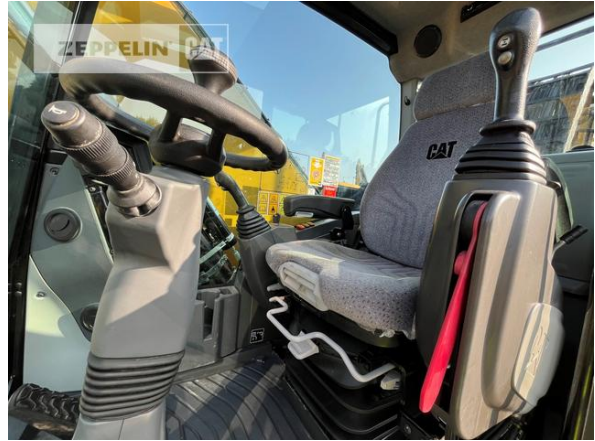

Cat MH3024-06C
Serial No.: FB700868