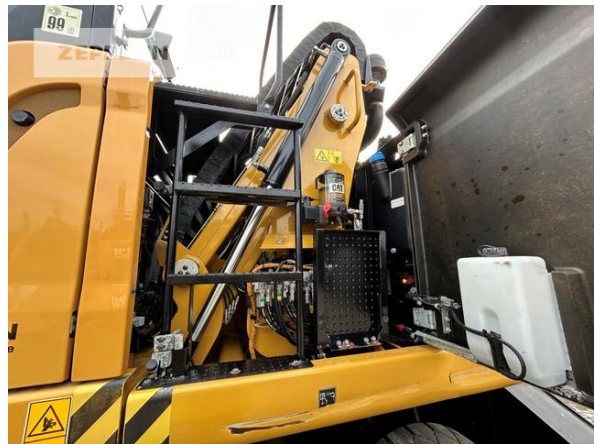

Cat MH3024-06C
Serial No.: FB700866