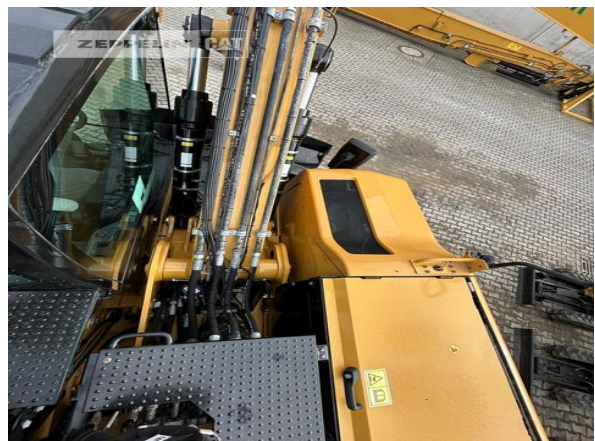

Cat MH3024-06C
Serial No.: FB700866