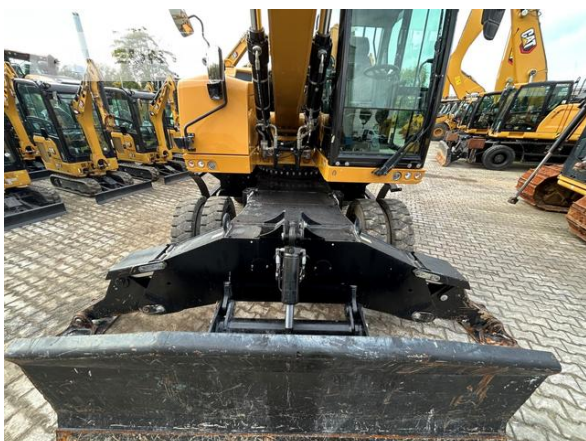

Cat MH3024-06C
Serial No.: FB700866