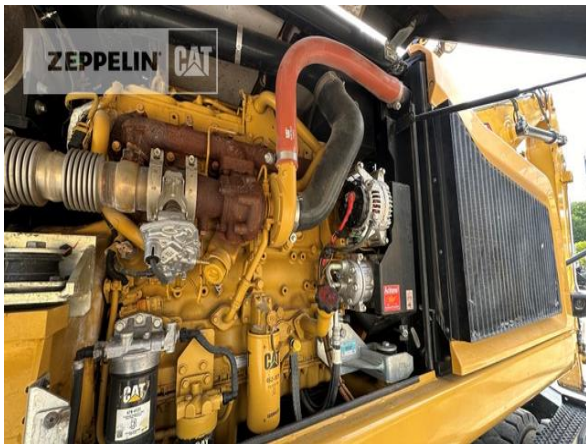

Cat MH3024-06C
Serial No.: FB700819