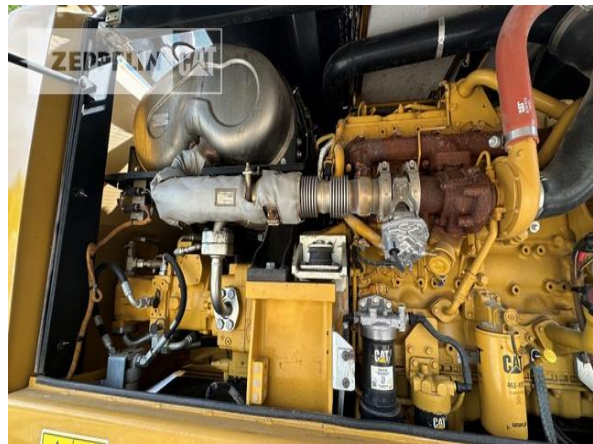

Cat MH3024-06C
Serial No.: FB700819