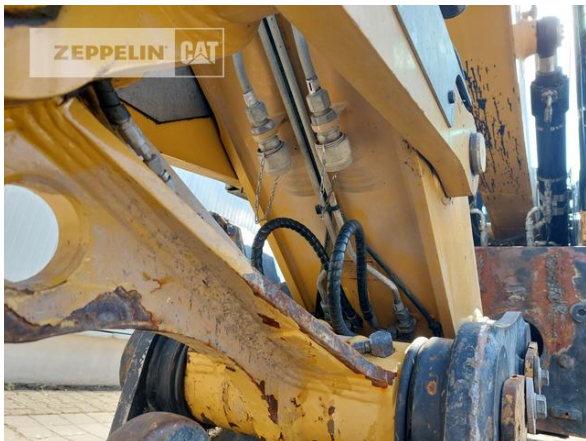

Cat MH3024-06C
Serial No.: FB700525