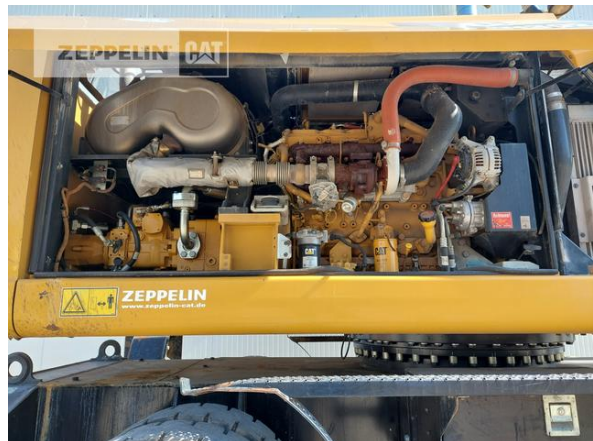

Cat MH3024-06C
Serial No.: FB700525