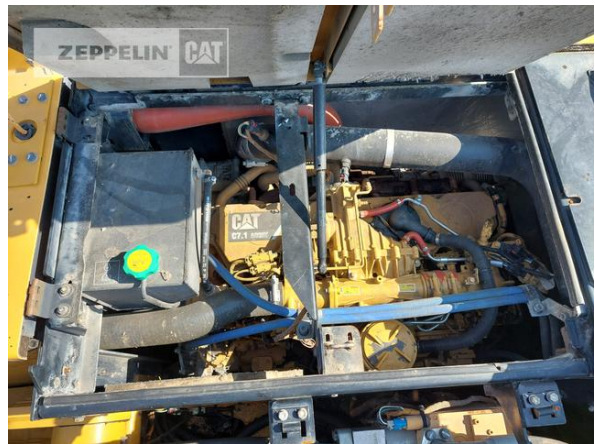

Cat MH3024-06C
Serial No.: FB700525