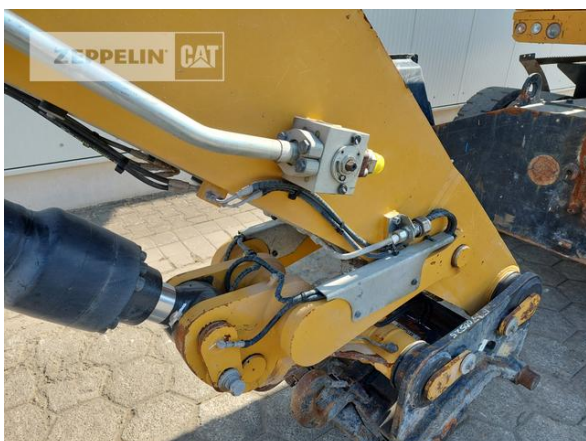

Cat MH3024-06C
Serial No.: FB700525