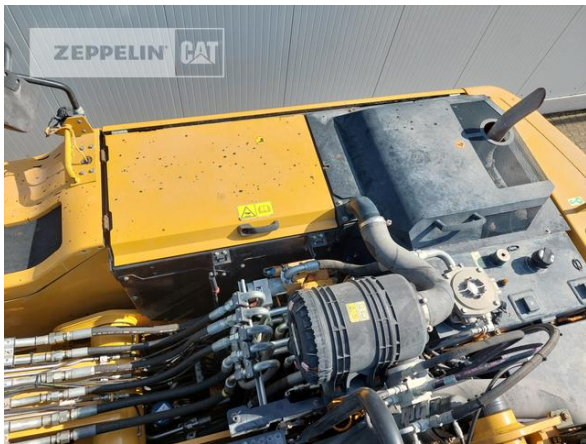

Cat MH3024-06C
Serial No.: FB700525