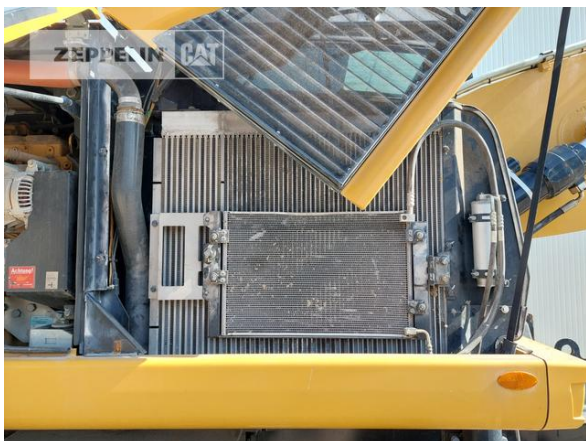

Cat MH3024-06C
Serial No.: FB700525