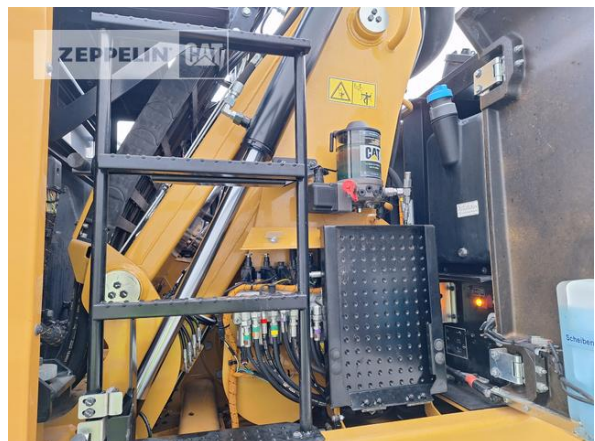

Cat MH3024-06C
Serial No.: FB700464