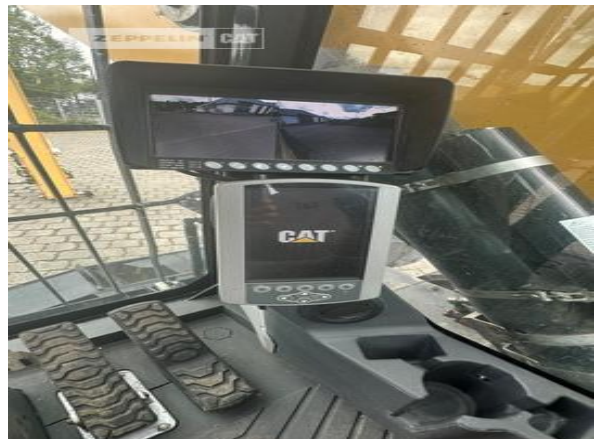

Cat MH3024-06C
Serial No.: FB700387