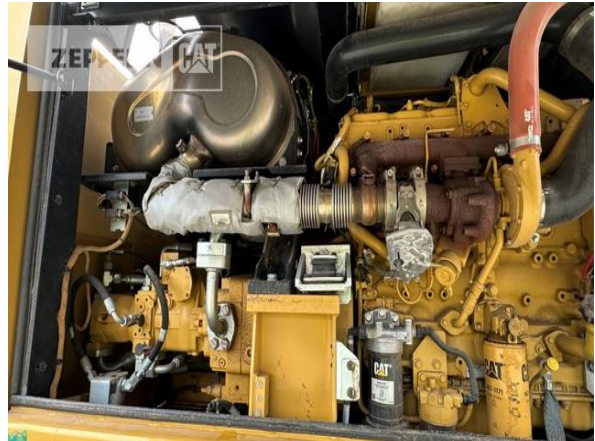

Philipp Westhoff
Mobile: +49 1712342639
philipp.westhoff@zeppelin.com

Manufacturer
Category
Year
Hours

Cat
Material Handlers
2020
9.147

kind of cabin	cabin ROPS
elevated cab	hydraulic elevated cab
boom	industrial
kind of stick	standard
stick lenght	4.200 mm
grapple line	yes
hydraulic lines	lines for hammer/shear
outriggers / blade	4 outriggers
kind of tires	double tires
tires condition front left	50 %
tires condition front right	50 %
tires condition rear left	50 %
tires condition rear right	50 %
manufacturer tires	special bucket
tires filling	solid rubber
tires size	10.00-20
auto lubrication	yes
rear view camera	yes
Operating Weight	21,5 t
Engine Power	125 kW (171 HP)
air conditioning	yes

Net price

129.000,00 EUR (excl. VAT)

Terms of delivery

FCA Zeppelin branch Bremen

Cat MH3022-06C
Serial No.: FB302567

Cat MH3022-06C
Serial No.: FB302567

Cat MH3022-06C
Serial No.: FB302567