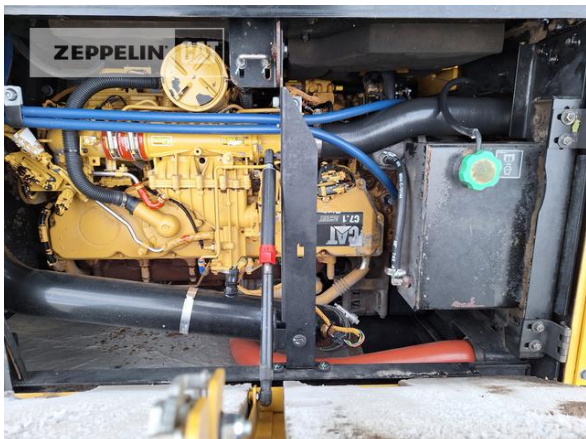

Cat MH3022-06C
Serial No.: FB302449