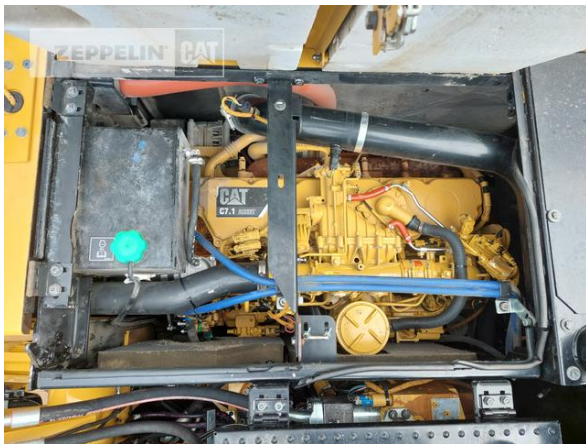

Cat MH3022-06C
Serial No.: FB302448