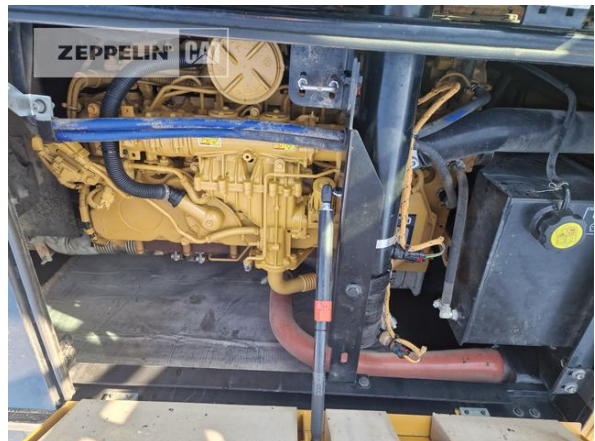

Cat M322F
Serial No.: FBW00254