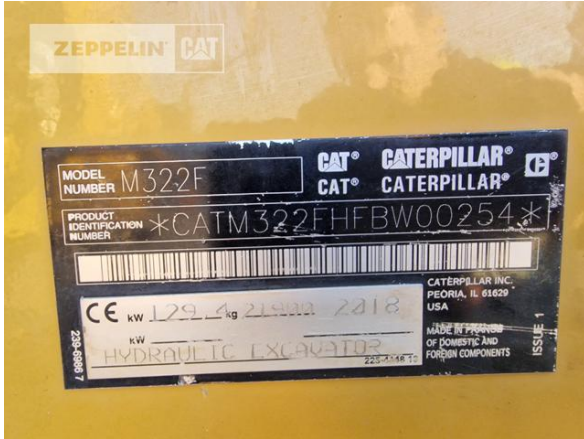

Cat M322F
Serial No.: FBW00254