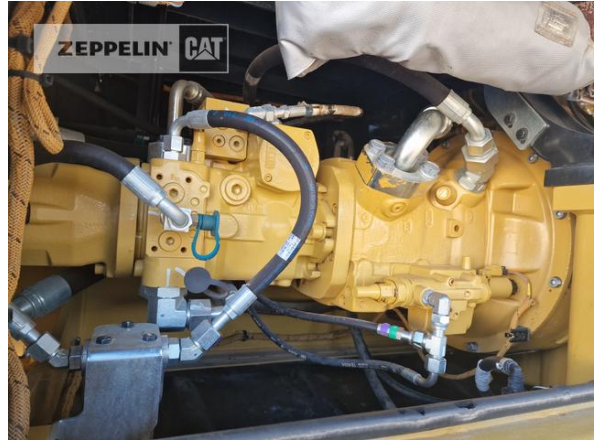

Cat M322F
Serial No.: FBW00254