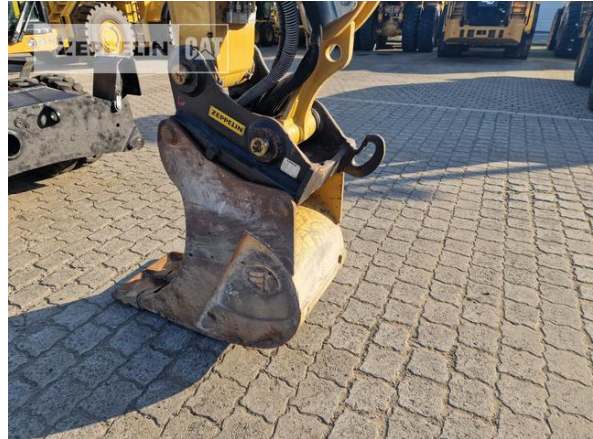

Cat M322F
Serial No.: FBW00254