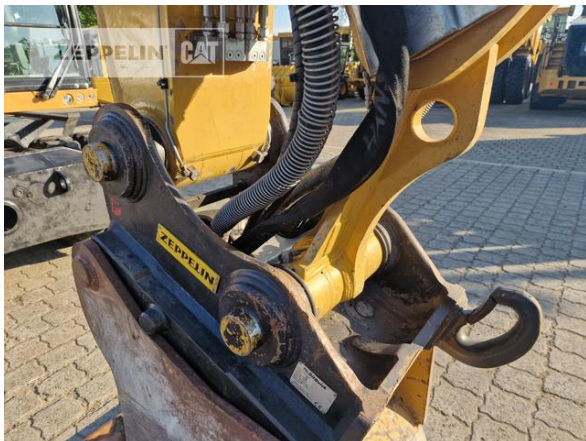

Cat M322F
Serial No.: FBW00254