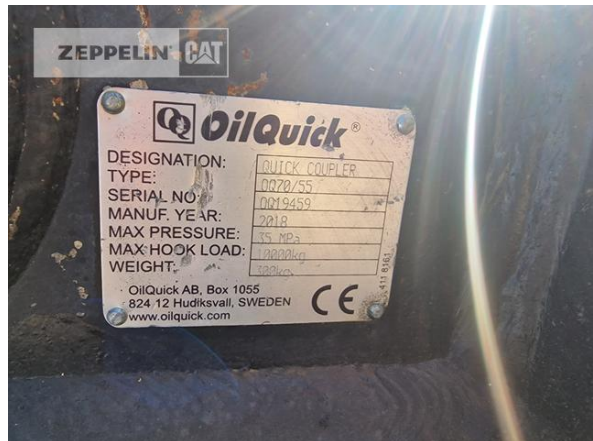

Cat M322F
Serial No.: FBW00254