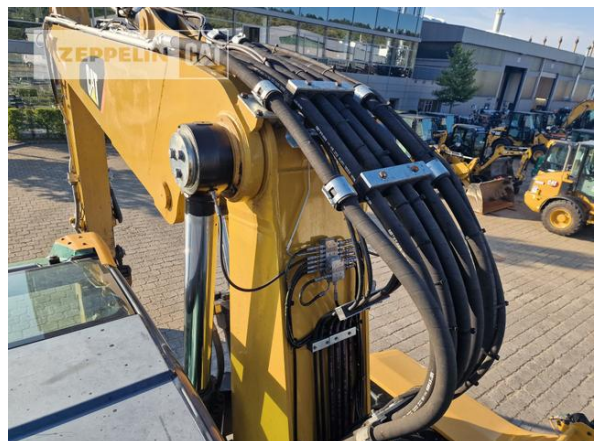

Cat M322F
Serial No.: FBW00254