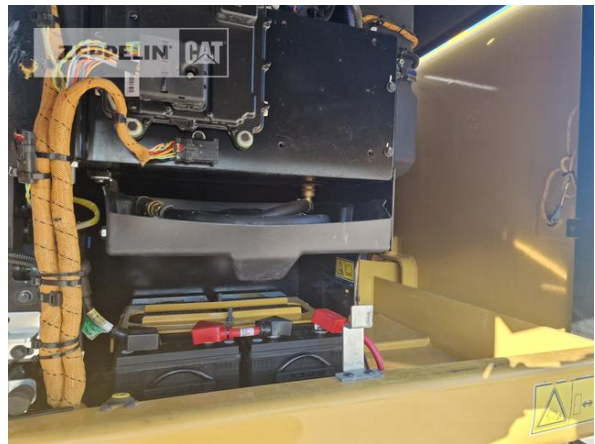

Cat M322F
Serial No.: FBW00254