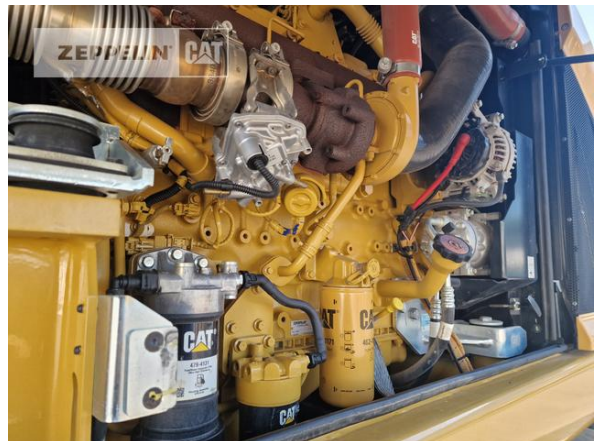

Cat M322F
Serial No.: FBW00254