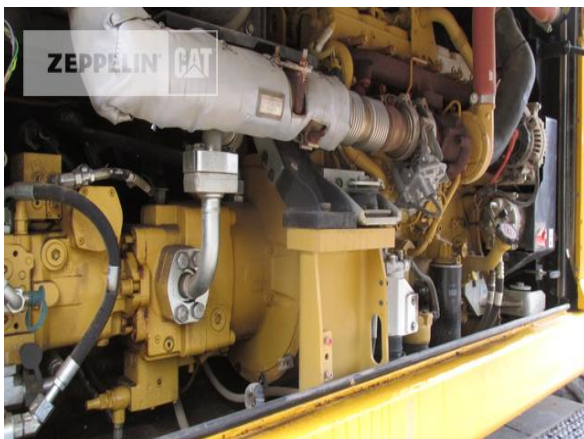

Cat M320F

Serial No.: FB200353