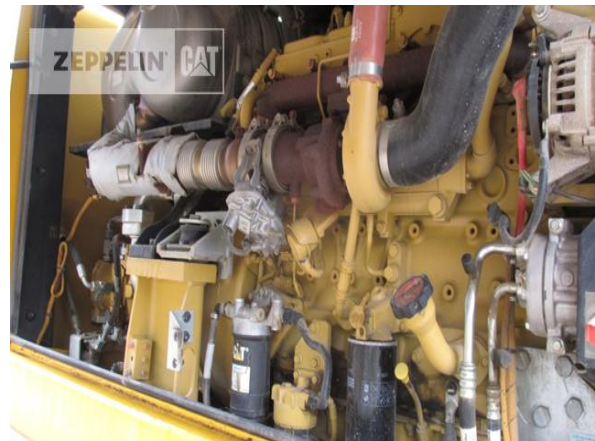

Cat M320F

Serial No.: FB200353