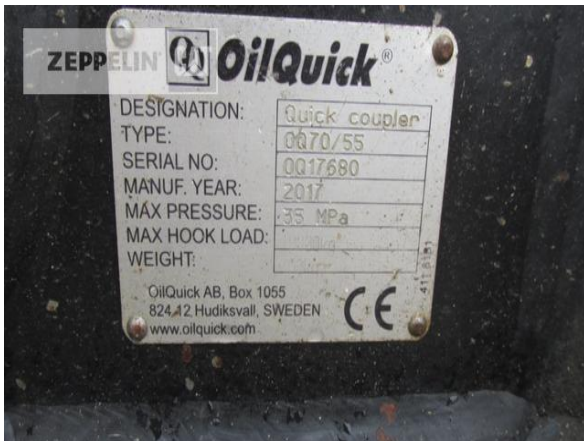

Cat M320F

Serial No.: FB200353