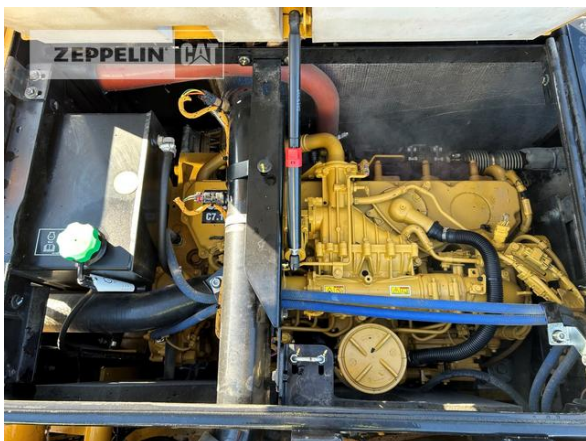

Cat M318F
Serial No.: FB801182