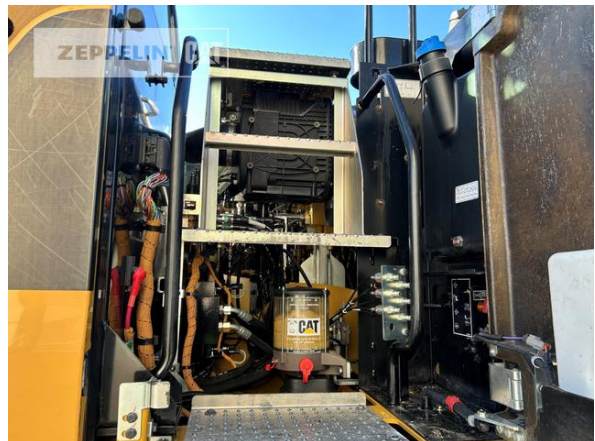

Cat M318F
Serial No.: FB801182