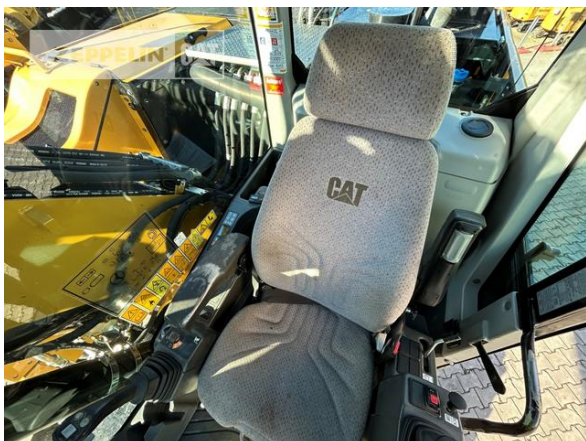

Cat M318F
Serial No.: FB801182