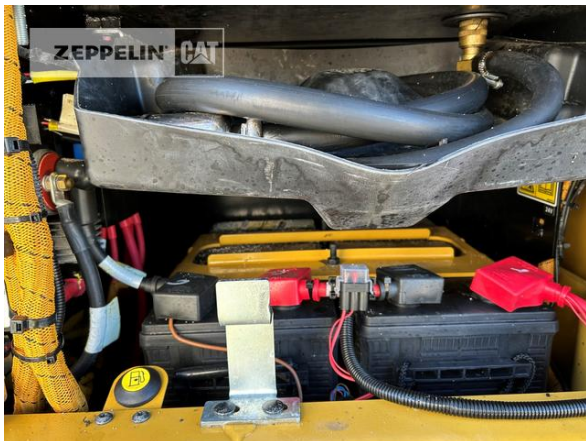

Cat M318F
Serial No.: FB801182