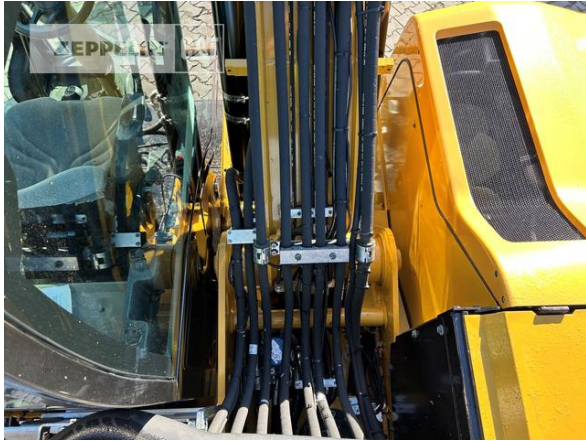

Cat M318F
Serial No.: FB801182