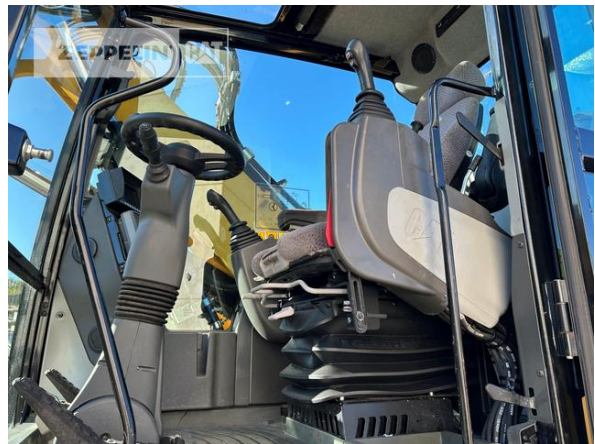

Cat M318F
Serial No.: FB801182