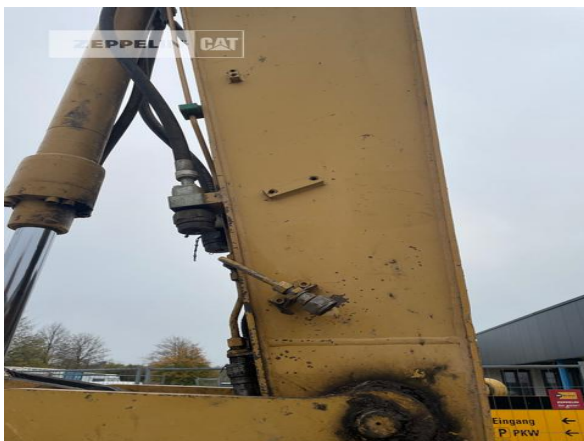

Cat M316C
Serial No.: BDX00916