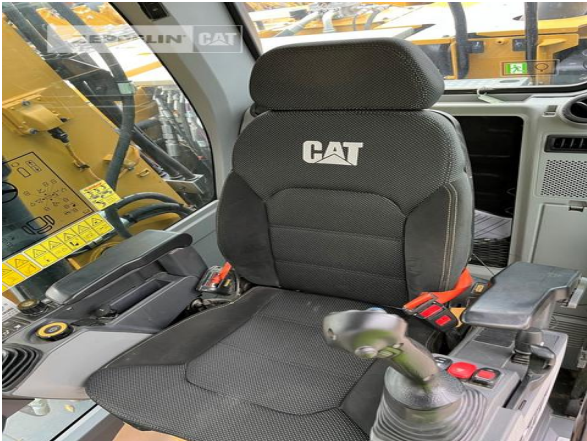

Cat M316-07A
Serial No.: KN720065