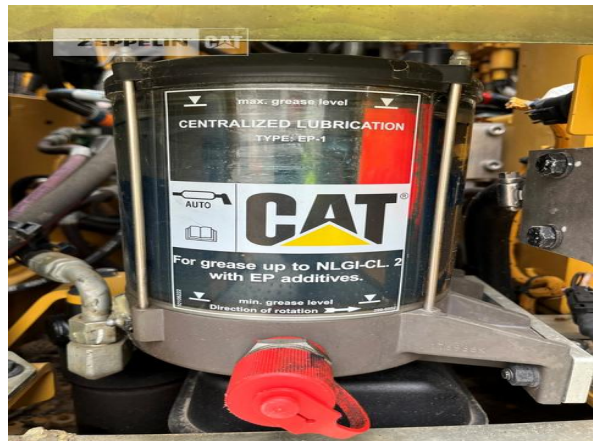

Philipp Westhoff
Mobile: +49 1712342639
philipp.westhoff@zeppelin.com

Manufacturer**Cat****Category****Mobile Excavators****Year****2022****Hours****2.201**

| | |
|-----------------------------|--------------------------------|
| kind of cabin | cabin ROPS |
| boom | adjustable boom hydr. |
| kind of stick | standard |
| kind of bucket | ditch cleaning bucket adjustab |
| bucket capacity | 750 LTR |
| cutting width | 2.000 mm |
| bucket condition | 80 % |
| outriggers / blade | blade |
| kind of tires | double tires |
| tires condition front left | 100 % |
| tires condition front right | 100 % |
| tires condition rear left | 100 % |
| tires condition rear right | 100 % |
| tires filling | air |
| quick coupler | quick coupler hydraulic |
| quick coupler type | OQ70/55 |
| auto lubrication | yes |
| rear view camera | yes |
| size class | 1 cbm |
| Operating Weight | 18,4 t |
| Engine Power | 110 kW (150 HP) |

Net price**159.000,00 EUR (excl. VAT)****Terms of delivery****FCA Zeppelin branch Hamburg**

Cat M316-07A
Serial No.: KN720065

Cat M316-07A
 Serial No.: KN720065

Cat M316-07A
Serial No.: KN720065

Cat M316-07A
 Serial No.: KN720065