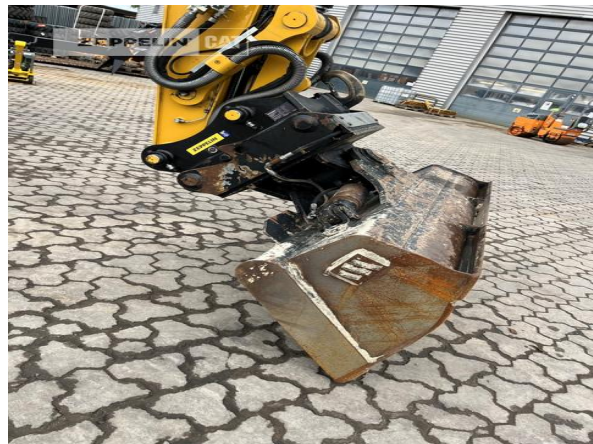

Philipp Westhoff
Mobile: +49 1712342639
philipp.westhoff@zeppelin.com

Manufacturer**Cat****Category****Mobile Excavators****Year****2022****Hours****2.201**

| | |
|-----------------------------|--------------------------------|
| kind of cabin | cabin ROPS |
| boom | adjustable boom hydr. |
| kind of stick | standard |
| kind of bucket | ditch cleaning bucket adjustab |
| bucket capacity | 750 LTR |
| cutting width | 2.000 mm |
| bucket condition | 80 % |
| outriggers / blade | blade |
| kind of tires | double tires |
| tires condition front left | 100 % |
| tires condition front right | 100 % |
| tires condition rear left | 100 % |
| tires condition rear right | 100 % |
| tires filling | air |
| quick coupler | quick coupler hydraulic |
| quick coupler type | OQ70/55 |
| auto lubrication | yes |
| rear view camera | yes |
| size class | 1 cbm |
| Operating Weight | 18,4 t |
| Engine Power | 110 kW (150 HP) |

Net price**159.000,00 EUR (excl. VAT)****Terms of delivery****FCA Zeppelin branch Hamburg**

Cat M316-07A
Serial No.: KN720065

Cat M316-07A
 Serial No.: KN720065

Cat M316-07A
Serial No.: KN720065

Cat M316-07A
 Serial No.: KN720065