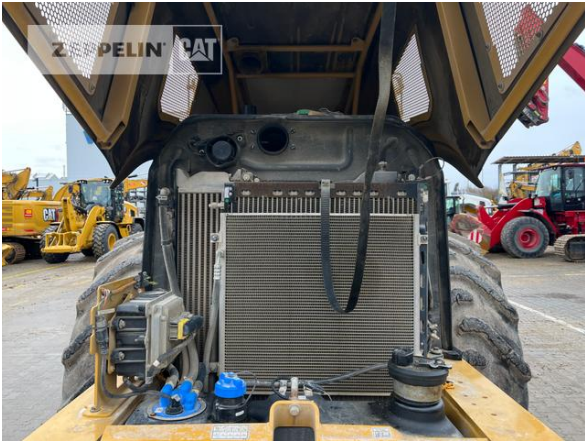

Cat CP68B
Serial No.: 48900102