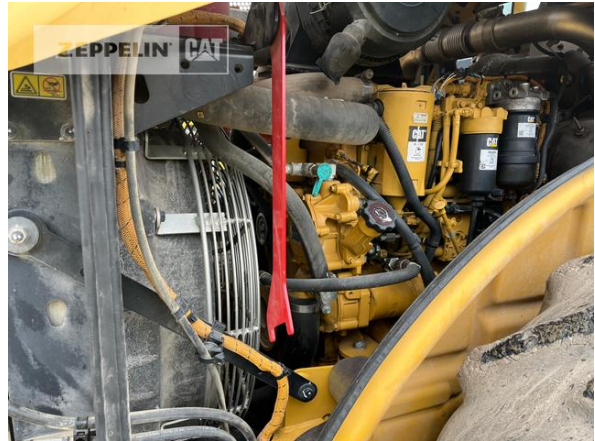

Cat CP68B
Serial No.: 48900102