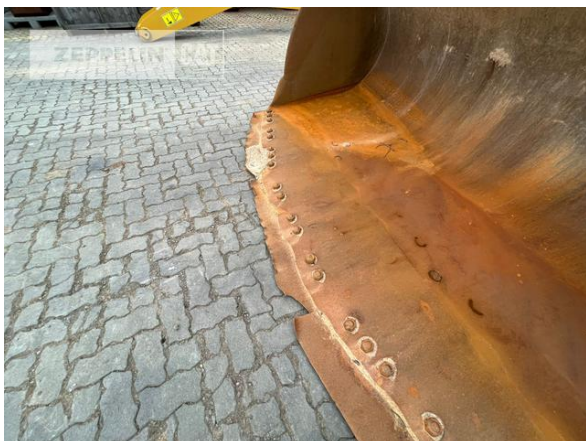

Cat 972MXE
Serial No.: L9S00742