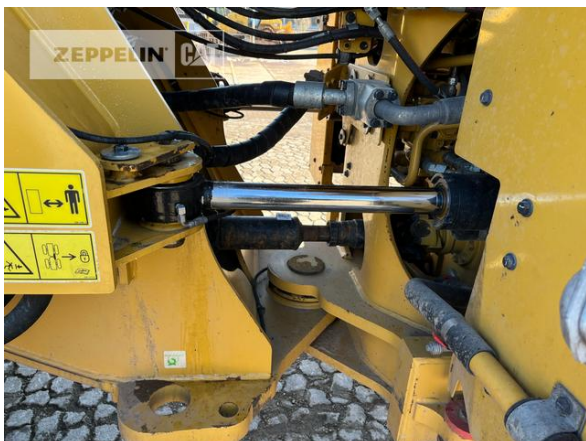

Cat 972
Serial No.: WF900216