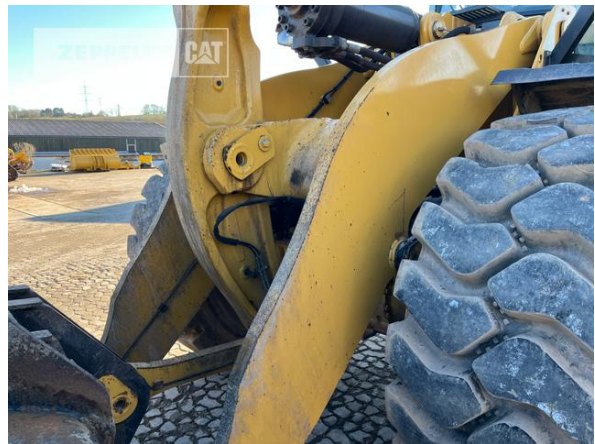

Cat 972
Serial No.: WF900216