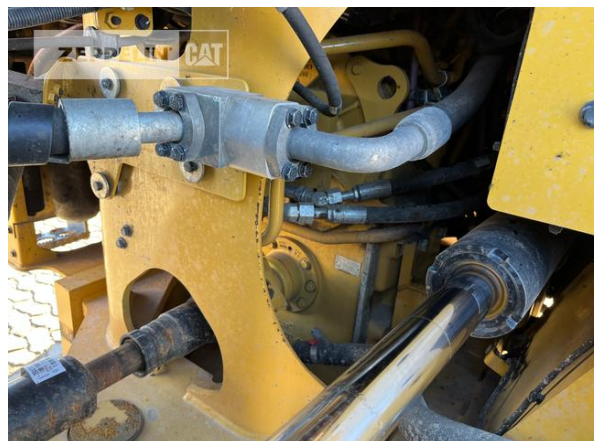

Cat 972
Serial No.: WF900216