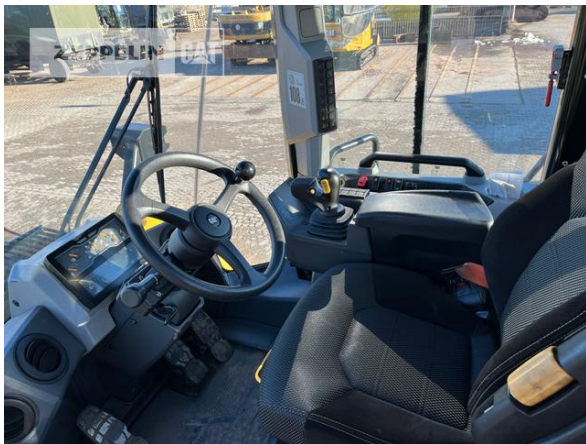

Cat 972
Serial No.: WF900216