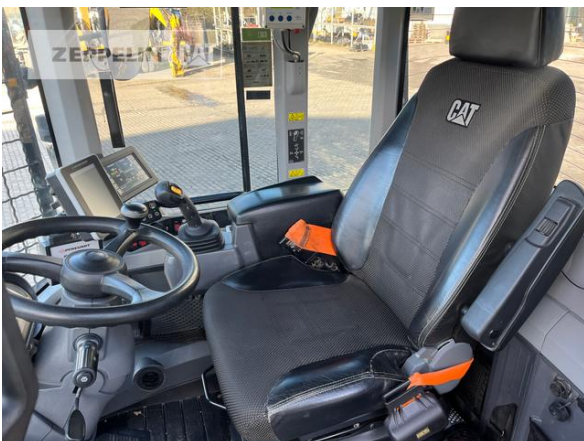

Cat 938M
Serial No.: P5K01155