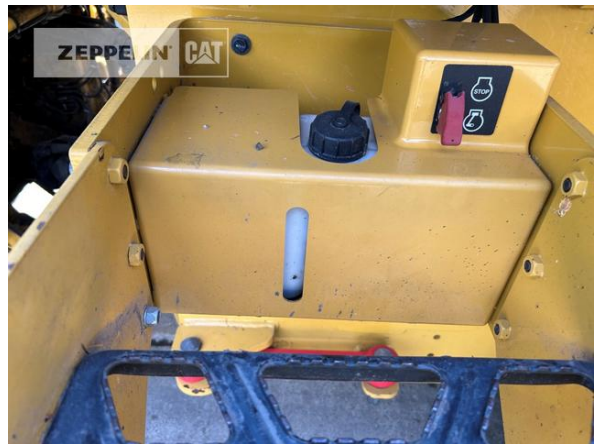

Cat 938M
Serial No.: J3R07225