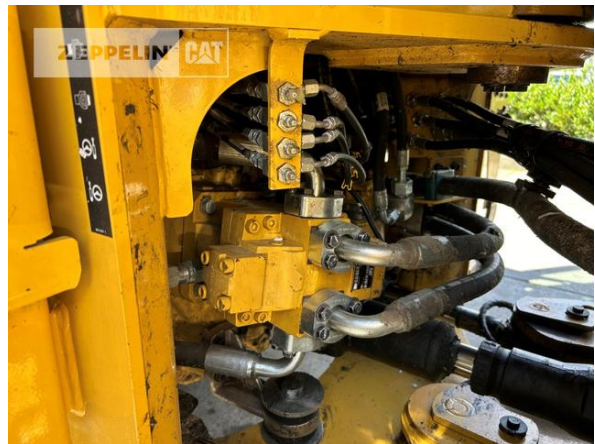

Cat 938M
Serial No.: J3R07225