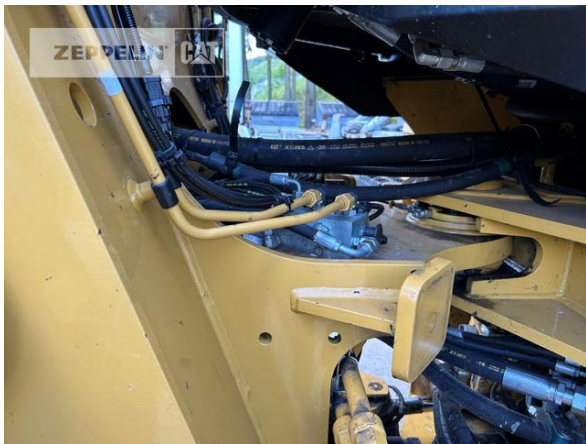

Cat 938M
Serial No.: J3R07225