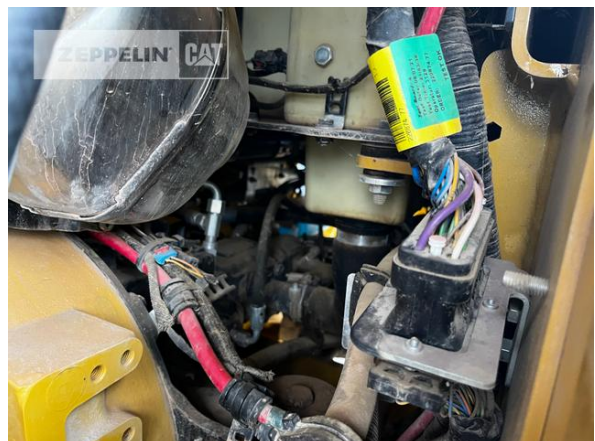

Cat 910-14A
Serial No.: JW200802