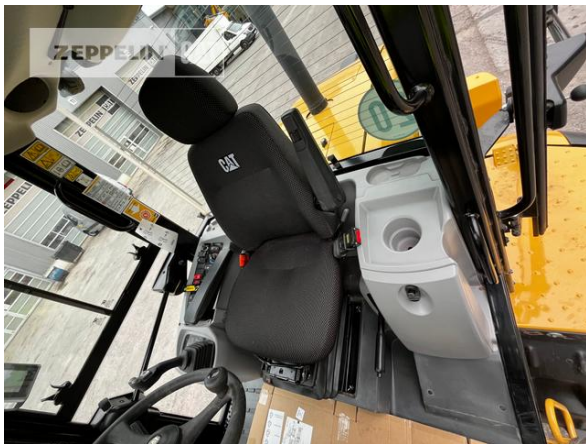

Cat 910-14A
Serial No.: JW200802