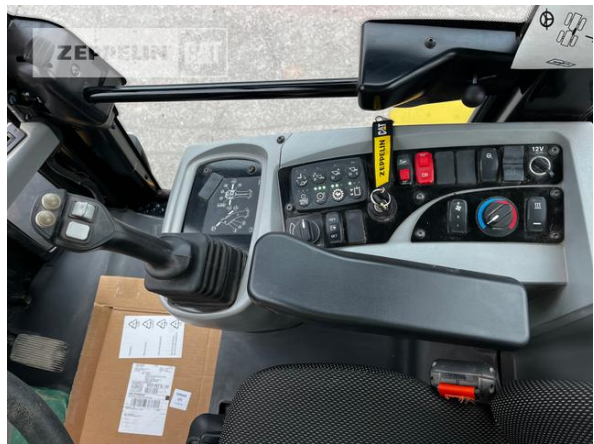

Cat 910-14A
Serial No.: JW200802