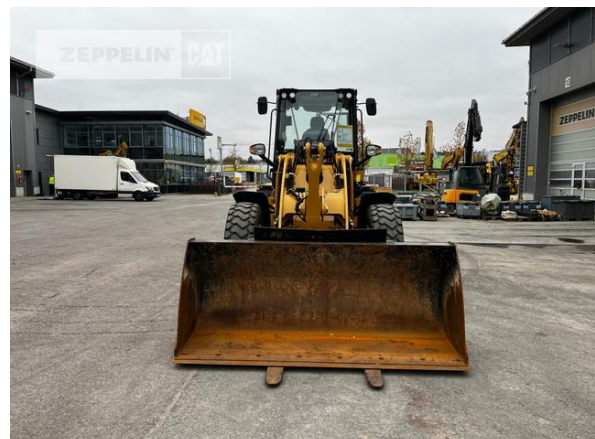

Cat 910-14A
Serial No.: JW200802