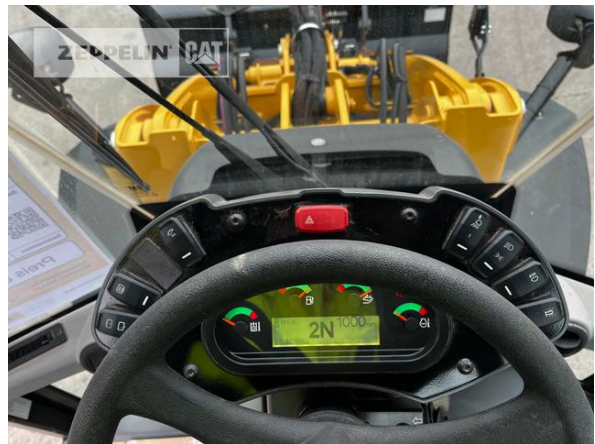

Cat 910-14A
Serial No.: JW200802