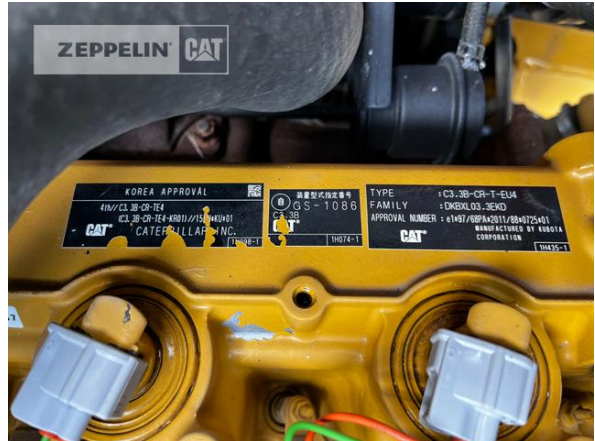

Cat 907M
Serial No.: H7700773