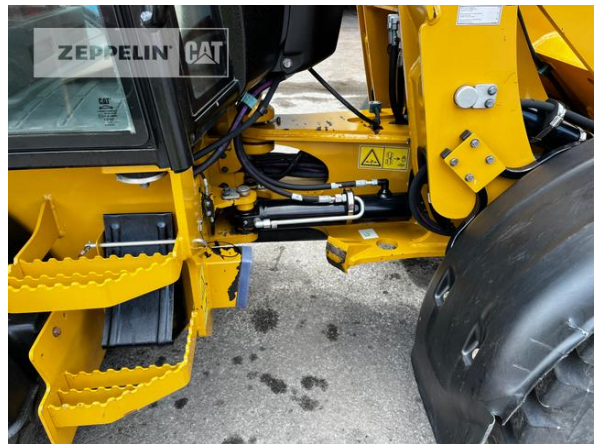

Cat 907M
Serial No.: H7700773