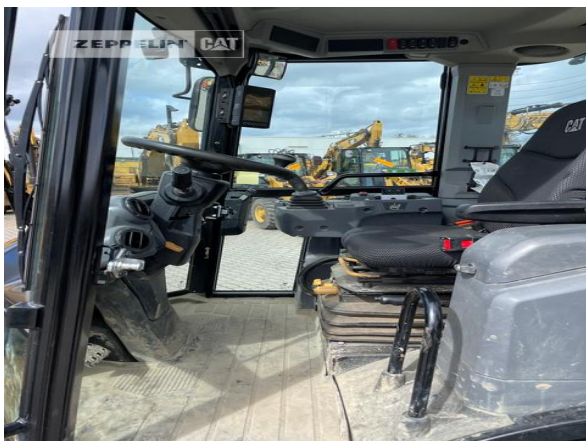

ZEPELIN

Cat 906-14
Serial No.: HZ600716