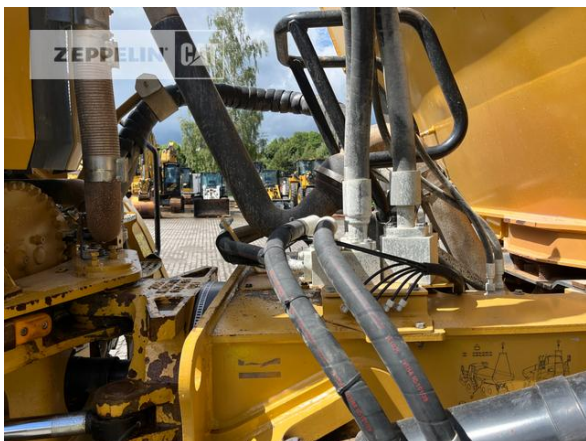

Cat 735C
Serial No.: TFJ00308