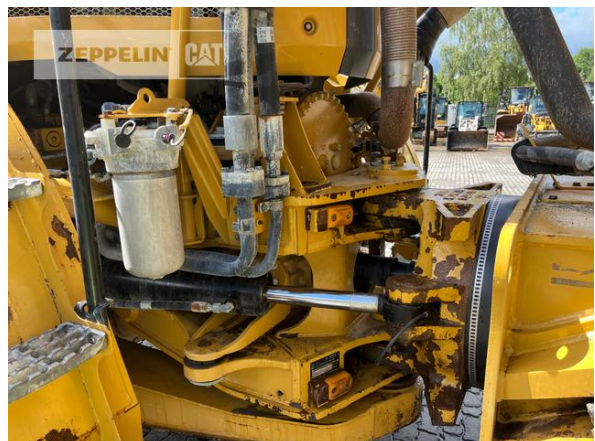

Cat 735C
Serial No.: TFJ00308