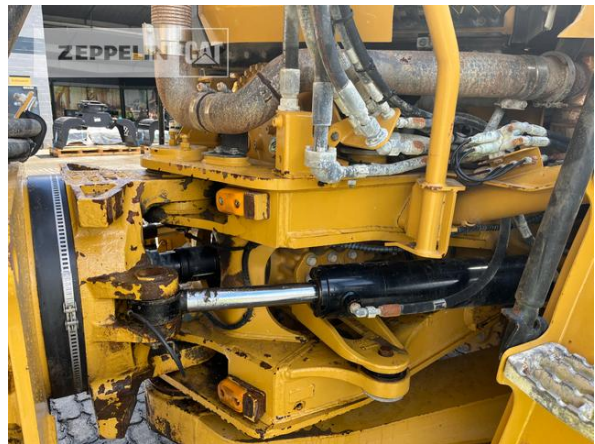

Cat 735C
Serial No.: TFJ00308