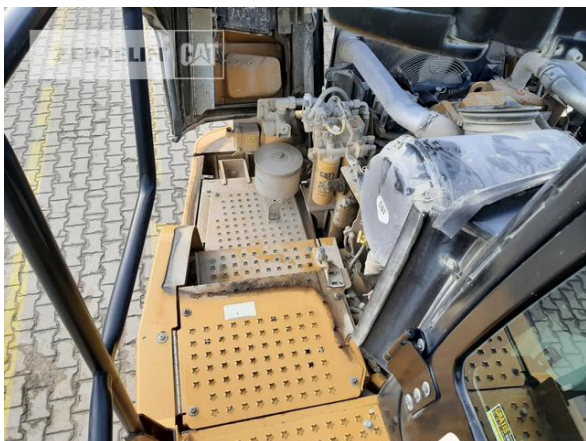

Cat 735-04A
Serial No.: 3T500216