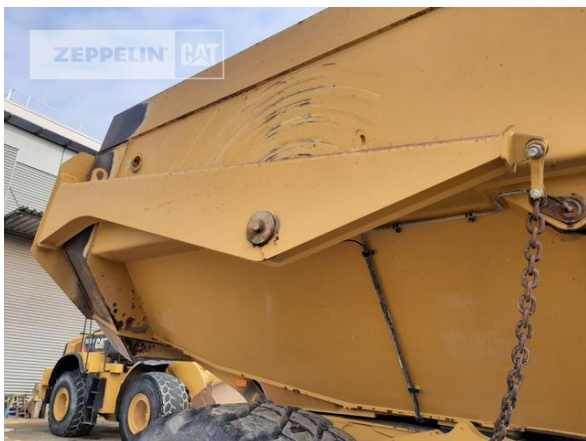

Cat 735-04A
Serial No.: 3T500216