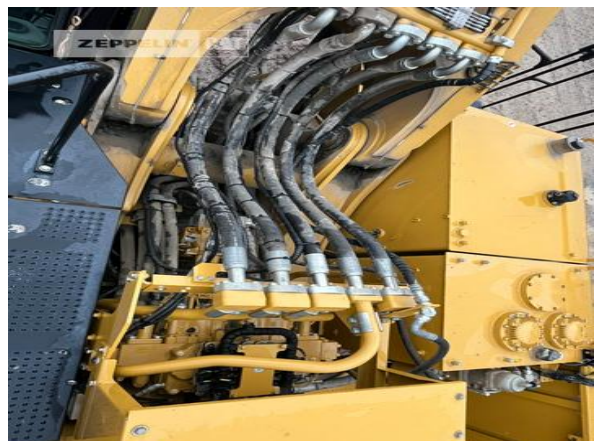

Cat 390FL
Serial No.: FEH20043