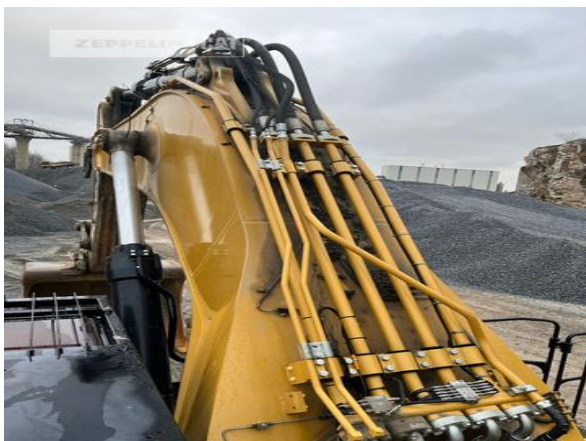

Cat 390FL
Serial No.: FEH20043