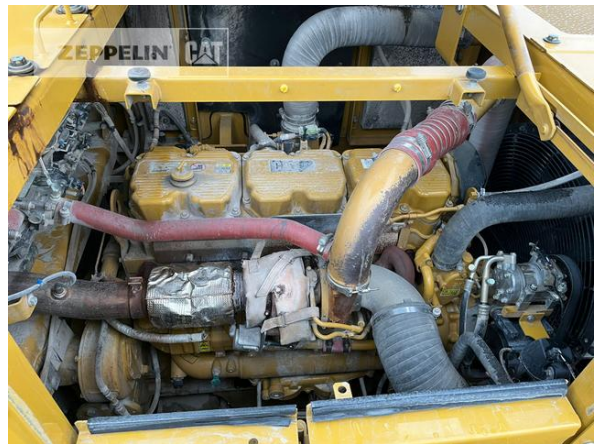

Cat 390FL
Serial No.: FEH20043