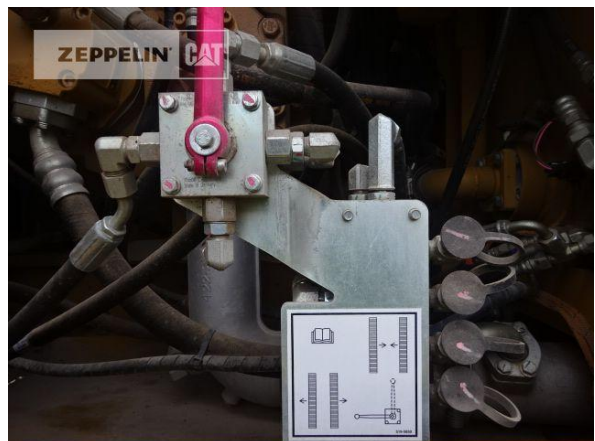

Cat 340FUHD
Serial No.: DWK00128