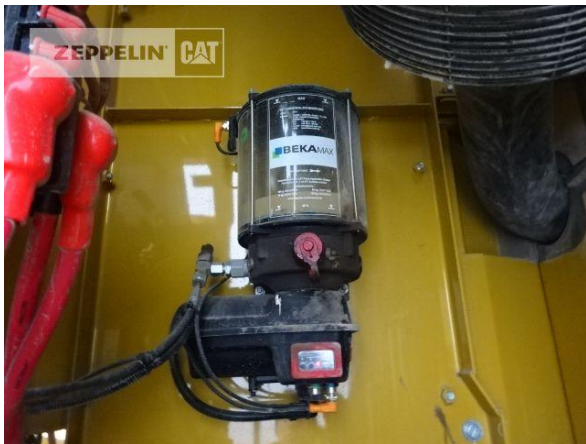

Cat 340FUHD
Serial No.: DWK00128