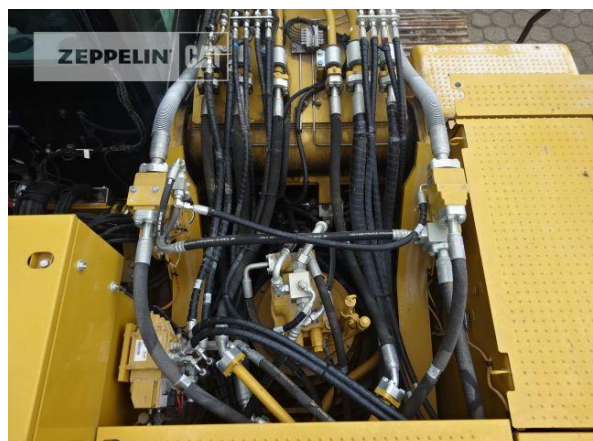

Cat 340FUHD
Serial No.: DWK00128