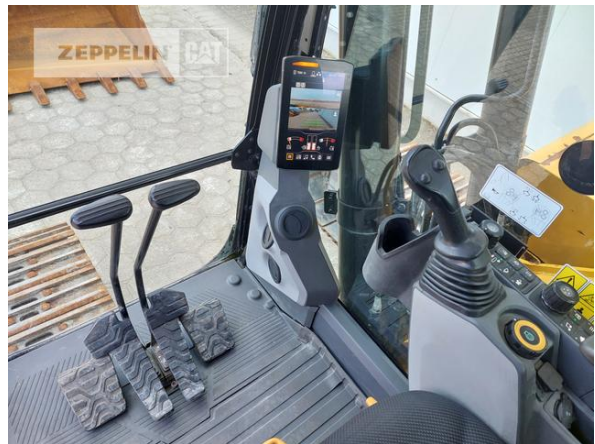

Cat 330GC
Serial No.: NDH00153