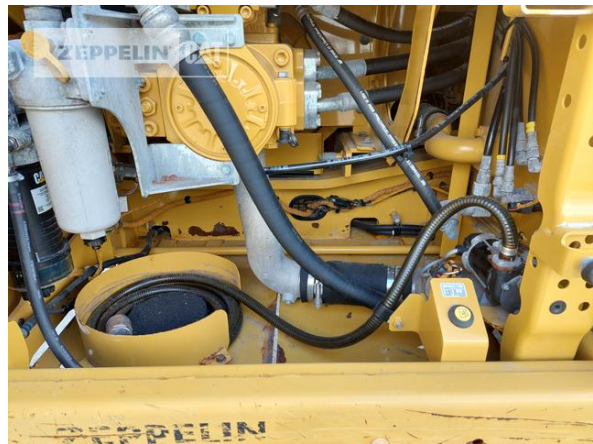

Cat 330GC

Serial No.: NDH00153