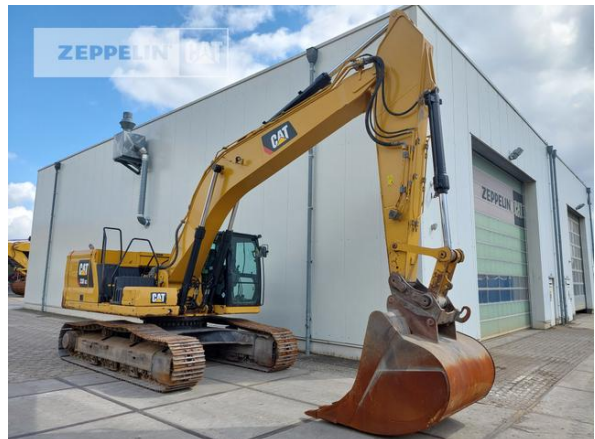

Cat 330GC
Serial No.: NDH00153