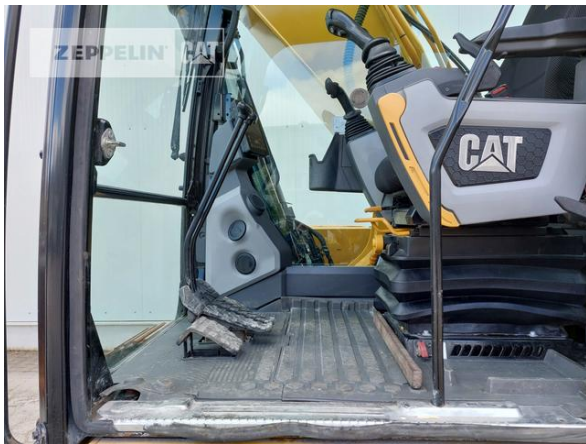

Cat 330GC
Serial No.: NDH00153