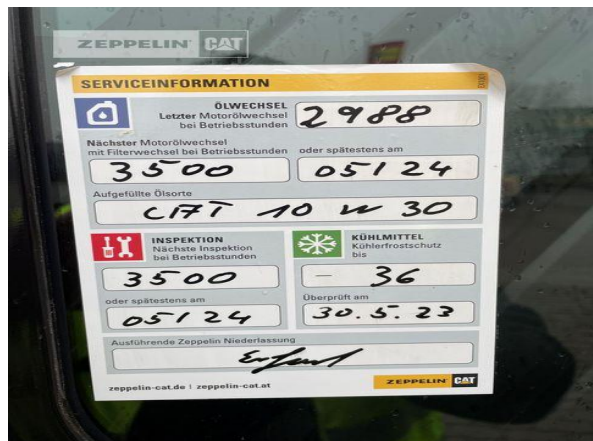

Steve Mühlberg
 Phone: +49 3520446745
 Mobile: +49 1728550688
steve.muehlberg@zeppelin.com

Manufacturer	Cat
Category	Tracked Excavators
Year	2019
Hours	3.442
kind of cabin	cabin ROPS
boom	mono boom
kind of stick	standard
hydraulic lines	lines for hammer/shear
track shoes (pads) wide	600 mm
track shoes (pads) condition	65 %
undercarriage sprockets	65 %
undercarriage idlers	65 %
undercarriage track rollers	65 %
undercarriage track links	65 %
undercarriage track bushings	65 %
undercarriage carrier rollers	65 %
quick coupler	quick coupler hydraulic
quick coupler type	OilQuick OQ70/55
rear view camera	yes
size class	1,3 cbm
Operating Weight	25,8 t
Engine Power	152 kW (207 HP)
air conditioning	yes

ZEPELIN

Cat 326FLN
Serial No.: HCA20115

Cat 326FLN

Serial No.: HCA20115

Cat 326FLN
Serial No.: HCA20115

Cat 326FLN
Serial No.: HCA20115

Cat 326FLN
Serial No.: HCA20115

Cat 326FLN
 Serial No.: HCA20115