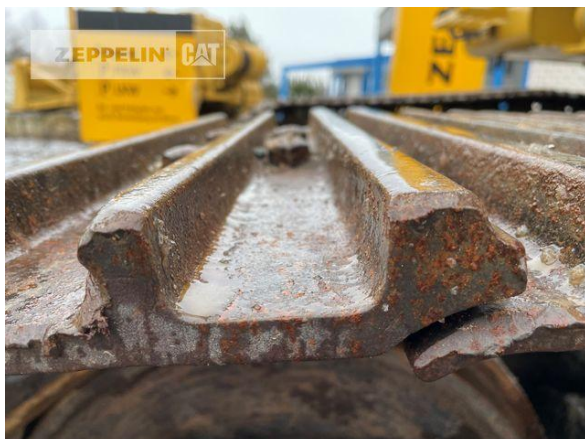

Cat 326FLN

Serial No.: HCA20115