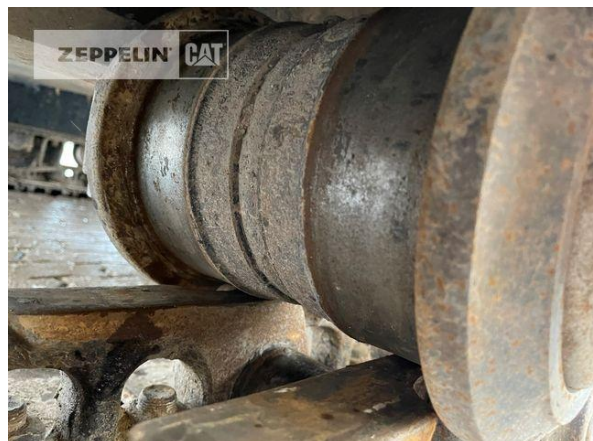

Cat 326FLN
Serial No.: HCA20115