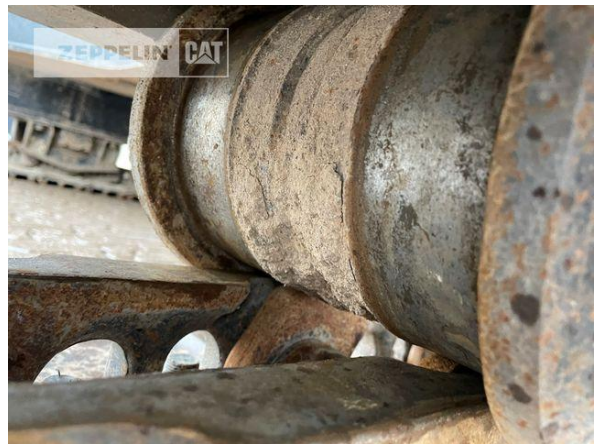

Cat 326FLN
Serial No.: HCA20115