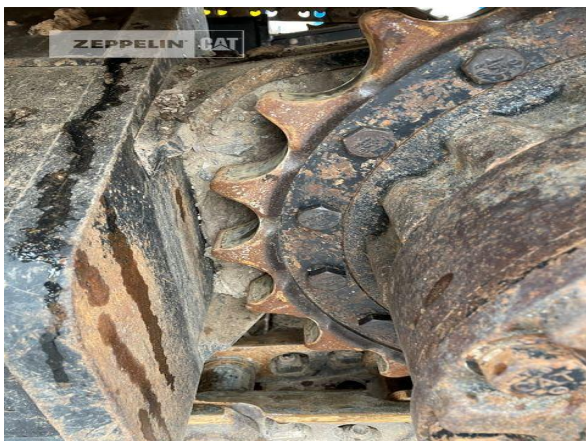

Cat 326FLN
Serial No.: HCA20115