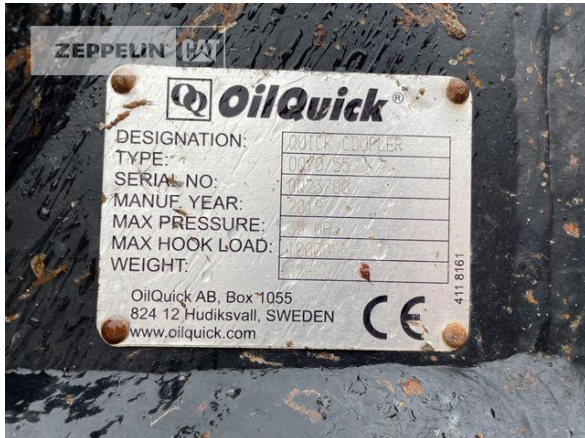

Steve Mühlberg
 Phone: +49 3520446745
 Mobile: +49 1728550688
steve.muehlberg@zeppelin.com

Manufacturer	Cat
Category	Tracked Excavators
Year	2019
Hours	3.442
kind of cabin	cabin ROPS
boom	mono boom
kind of stick	standard
hydraulic lines	lines for hammer/shear
track shoes (pads) wide	600 mm
track shoes (pads) condition	65 %
undercarriage sprockets	65 %
undercarriage idlers	65 %
undercarriage track rollers	65 %
undercarriage track links	65 %
undercarriage track bushings	65 %
undercarriage carrier rollers	65 %
quick coupler	quick coupler hydraulic
quick coupler type	OilQuick OQ70/55
rear view camera	yes
size class	1,3 cbm
Operating Weight	25,8 t
Engine Power	152 kW (207 HP)
air conditioning	yes

ZEPELIN

Cat 326FLN
Serial No.: HCA20115

Cat 326FLN

Serial No.: HCA20115

Cat 326FLN
Serial No.: HCA20115

Cat 326FLN
Serial No.: HCA20115

Cat 326FLN
Serial No.: HCA20115

Cat 326FLN
 Serial No.: HCA20115