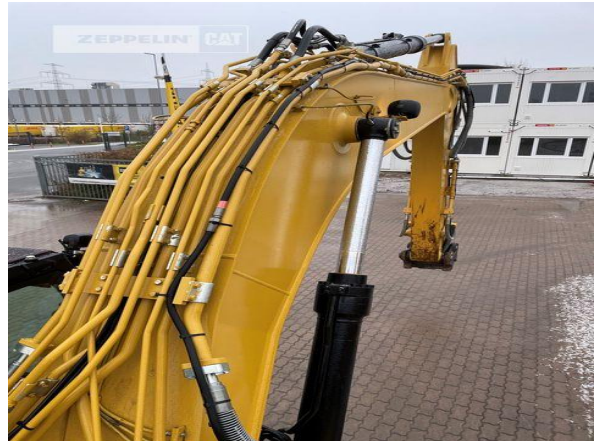

Cat 326FLN
Serial No.: HCA20115