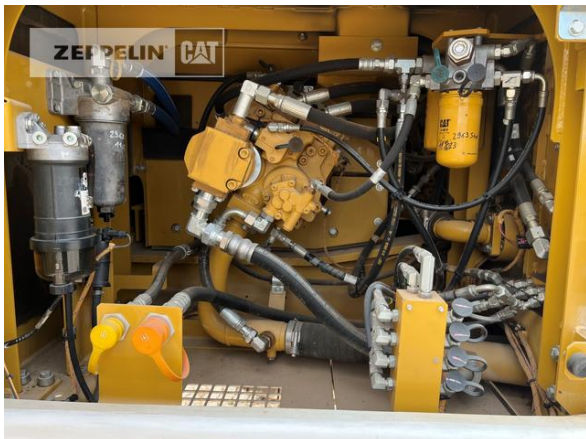

Cat 326FLN
Serial No.: HCA20109