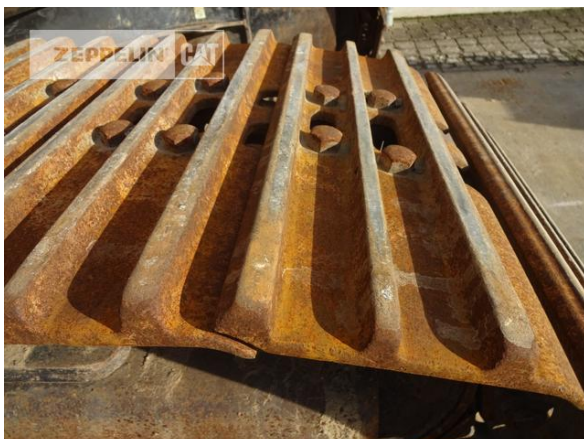

Cat 325FL
Serial No.: RBW20401