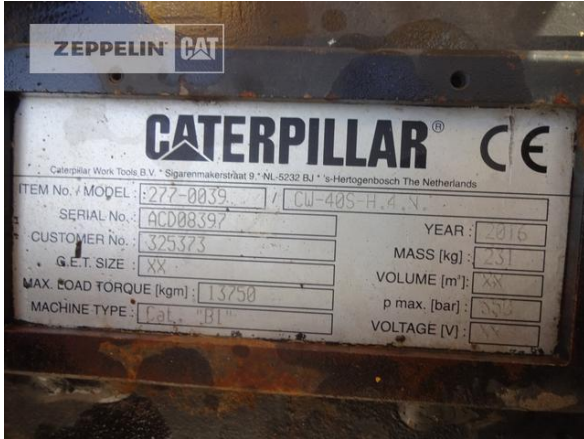

Cat 325FL
Serial No.: RBW20401