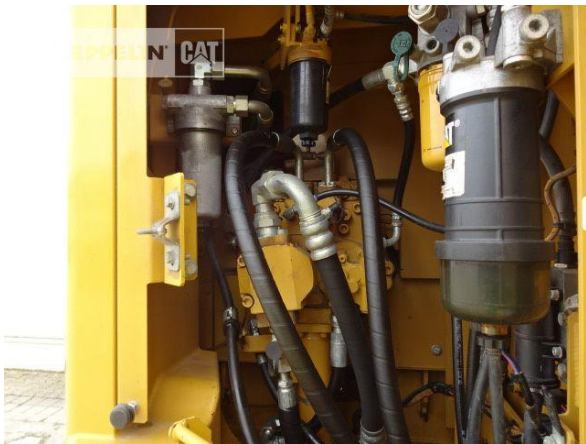

Cat 325FL
Serial No.: RBW20202