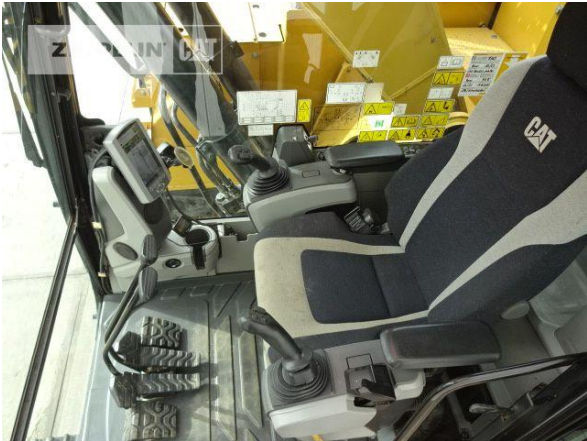

Cat 325FL
Serial No.: RBW20202