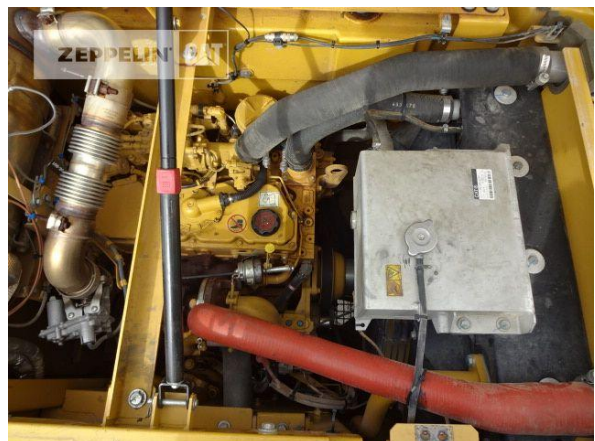

Cat 325FL
Serial No.: RBW20202