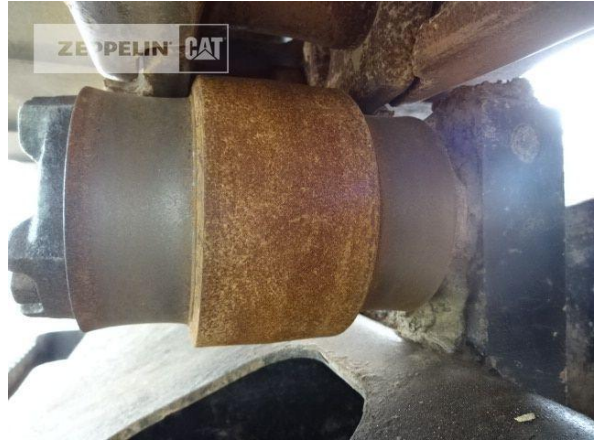

Cat 325FL
Serial No.: RBW20202