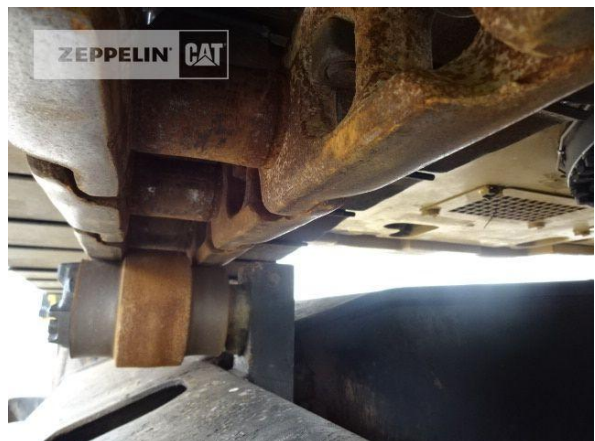

Cat 325FL
Serial No.: RBW20202