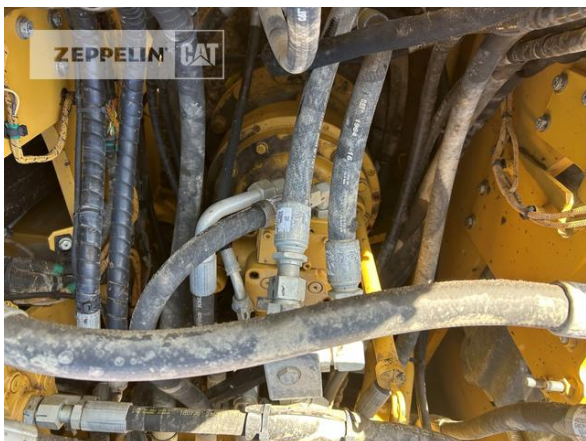

Cat 323-07B
Serial No.: HDT00189