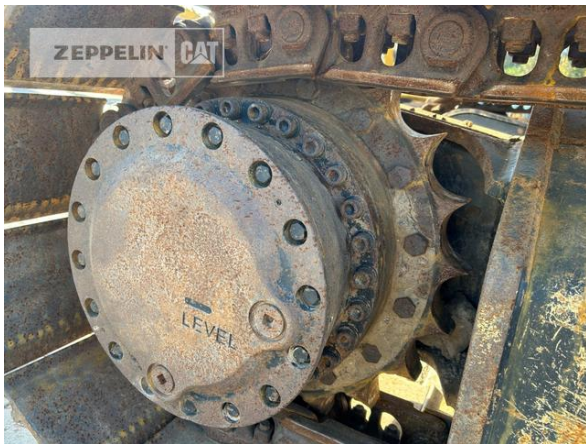

Cat 323-07B
Serial No.: HDT00189