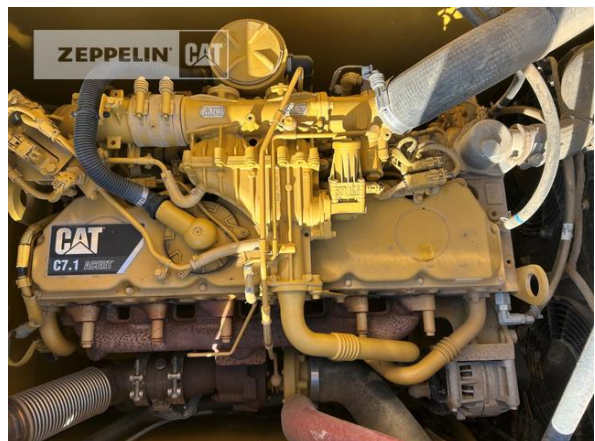

Cat 323-07B
Serial No.: HDT00189