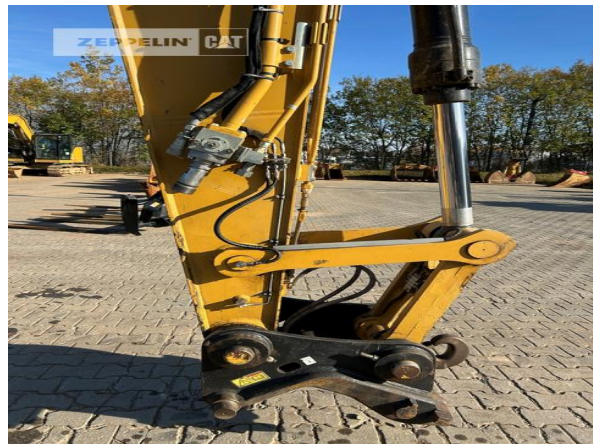

Cat 323-07B

Serial No.: HDT00189