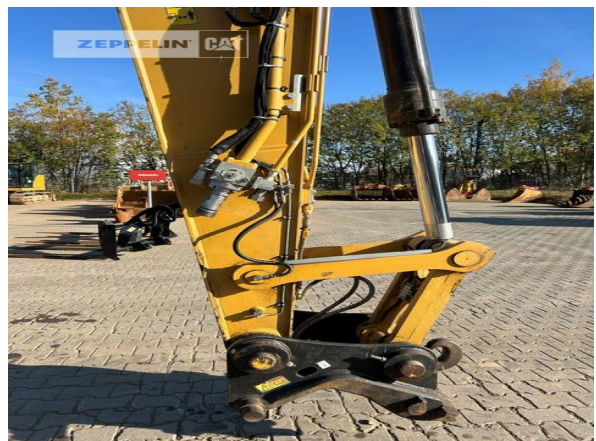

Cat 323-07B
Serial No.: HDT00189