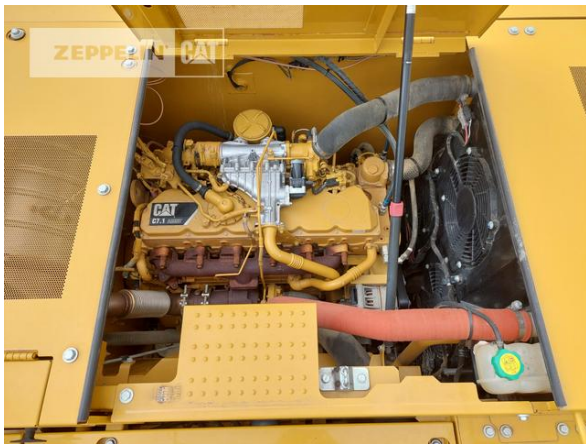

Cat 323-07A
Serial No.: RAZ00445