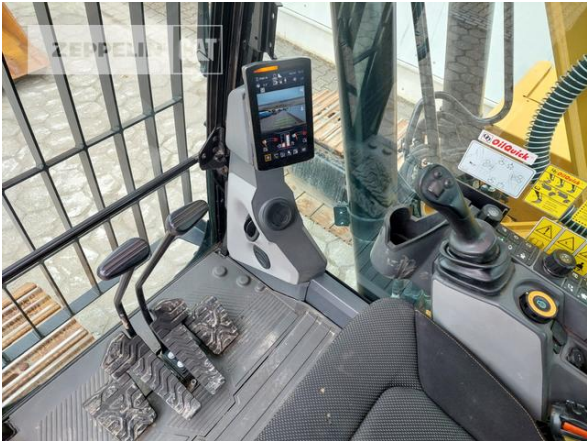

Cat 323-07A
Serial No.: RAZ00445