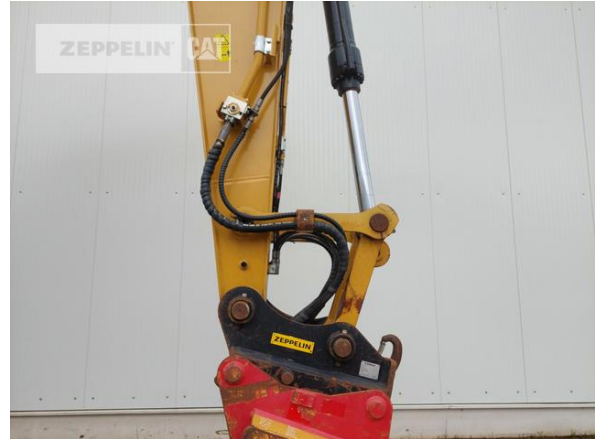

Cat 323-07A

Serial No.: RAZ00445