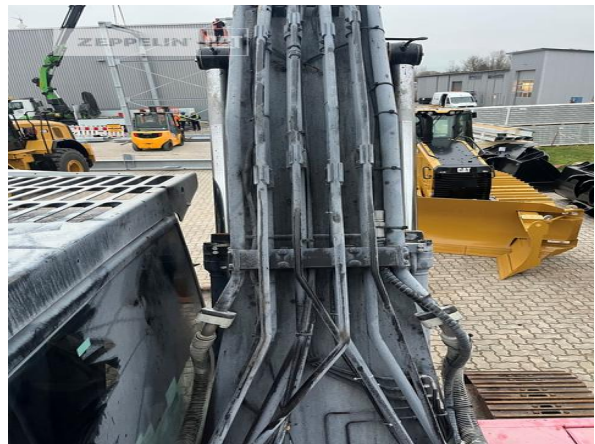

Cat 320-07B
Serial No.: YCP00302