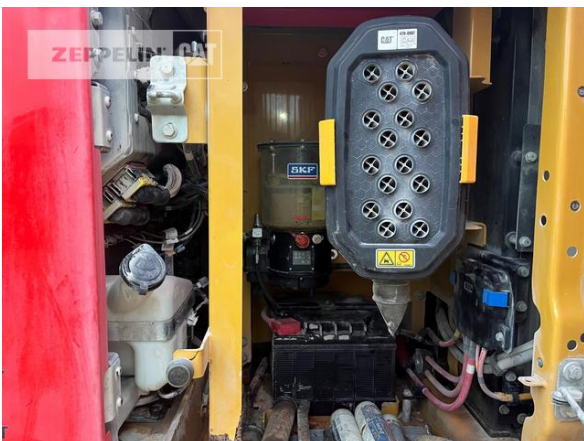

<b>Manufacturer</b>	<b>Cat</b>
<b>Category</b>	<b>Tracked Excavators</b>
<b>Year</b>	<b>2019</b>
<b>Hours</b>	<b>7.582</b>

boom	mono boom
kind of stick	standard
kind of bucket	gp bucket
cutting width	1.400 mm
bucket condition	70 %
grapple line	yes
hydraulic lines	lines for hammer/shear
track shoes (pads) wide	600 mm
track shoes (pads) condition	60 %
undercarriage sprockets	50 %
undercarriage idlers	60 %
undercarriage track rollers	40 %
undercarriage track links	40 %
undercarriage track bushings	40 %
undercarriage carrier rollers	50 %
rook guard roof	yes
quick coupler	quick coupler hydraulic
quick coupler type	OilQuick OQ70/55
auto lubrication	yes
rear view camera	yes
size class	1 cbm
Operating Weight	20,8 t
Engine Power	127 kW (174 HP)
air conditioning	yes
equipment	Maschine zur Zeit in der Verkaufsvorbereitung. Bilder folgen nach Reinigung.

 ZEPPELIN

**Cat 320-07B**

Serial No.: YCP00302

**Net price**

**69.990,00 EUR (excl. VAT)**

**Terms of delivery**

**FCA Zeppelin branch Rostock**

This offer is without obligation. The offer is based on our General Terms and Conditions of Sale and Delivery. Changes to equipment and accessories required for technical reasons may be made at any time. Subject to errors, changes and intermediate sale. Statutory value-added tax shall be added to all price.

**Cat 320-07B**  
Serial No.: YCP00302

**Cat 320-07B**  
Serial No.: YCP00302

**Cat 320-07B**  
Serial No.: YCP00302

**Cat 320-07B**  
 Serial No.: YCP00302

**Cat 320-07B**  
Serial No.: YCP00302

Gesamtbetriebsstd.	7581.6h
Motor	7580h
Hydraulikpumpe	7580h
Fahrmotor	578h
Schwenkmotor	2988h
Anbaugerät 1	0h