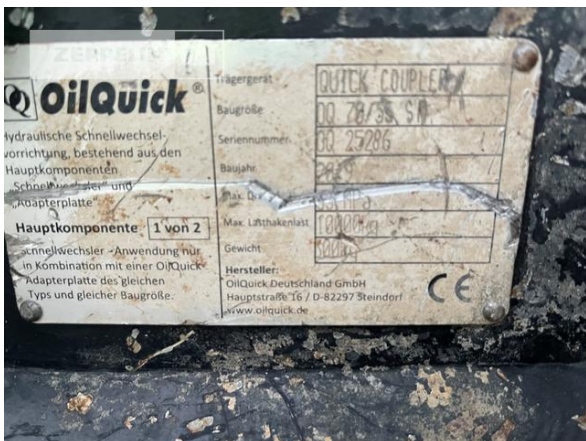

Cat 320-07B
Serial No.: YCP00302