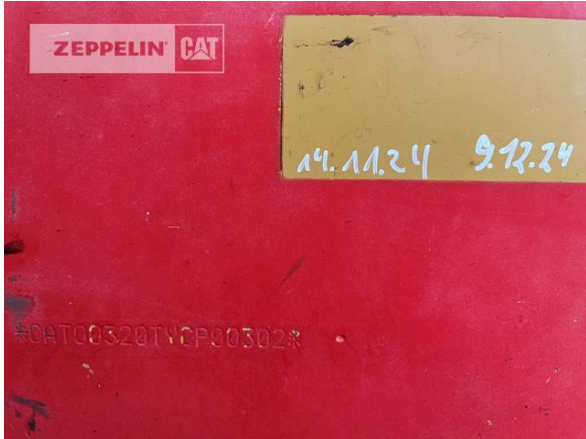

Cat 320-07B
Serial No.: YCP00302