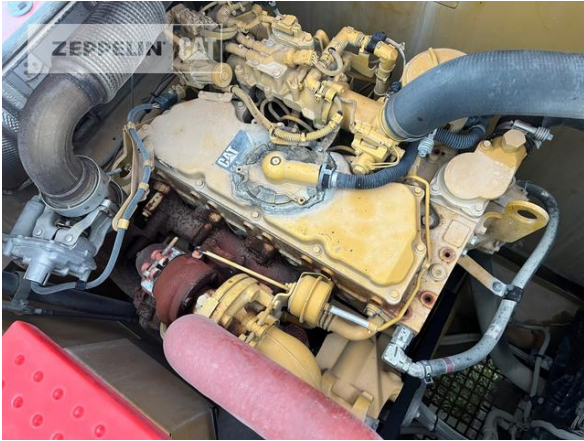

Cat 320-07B
Serial No.: YCP00302