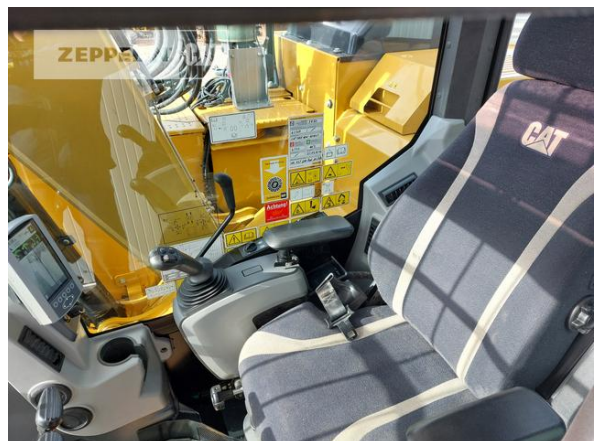

Cat 315FL
Serial No.: TDY12235