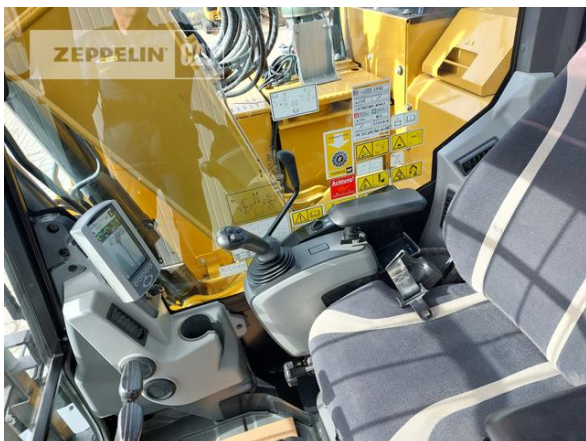

Cat 315FL
Serial No.: TDY12235