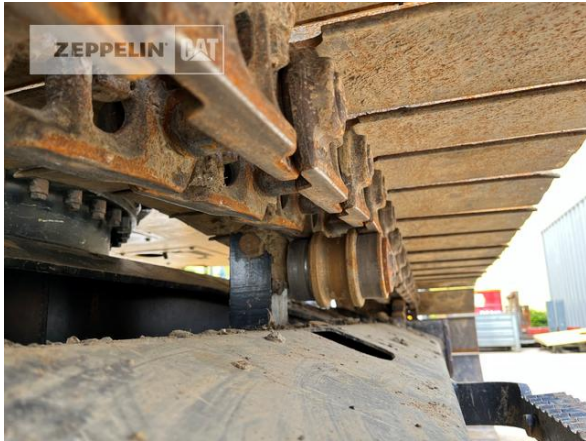

Cat 313GC
Serial No.: NFZ00403