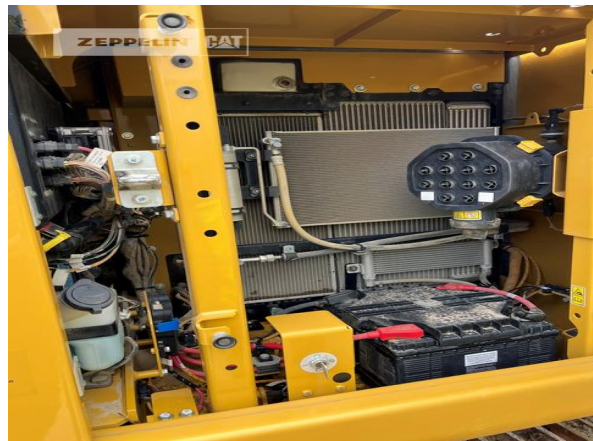

Cat 313GC
Serial No.: NFZ00403