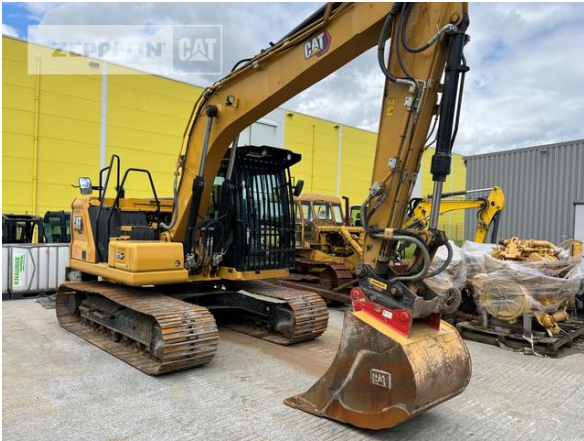

Cat 313GC
Serial No.: NFZ00403